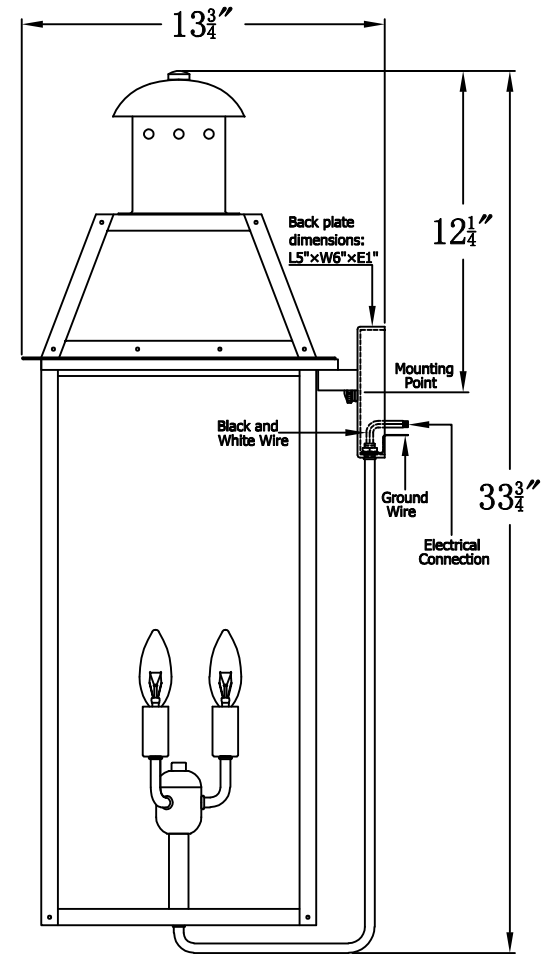

# OAKLEY 33 Electric (OA-33E) Standard Wall Mount

## The CopperSmith

Product Description	Drawing Description	9152 Hard Drive
Sockets:3-E12 Candelabra	REV:A/0	Foley Alabama 36536
Watts:3-60W	Date:03/22/2022	SKU Number:OA-33E
	Drawing by:Jason Huang	Product Name:Oakley 33 Electric