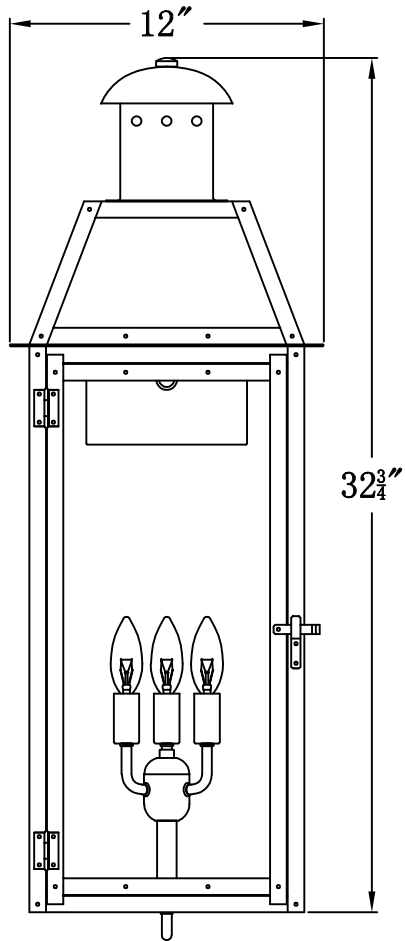

# OAKLEY 33 Electric (OA-33E) Standard Wall Mount

## The CopperSmith

Product Description	Drawing Description	9152 Hard Drive
Sockets:3-E12 Candelabra	REV:A/0	Foley Alabama 36536
Watts:3-60W	Date:03/22/2022	SKU Number:OA-33E
	Drawing by:Jason Huang	Product Name:Oakley 33 Electric