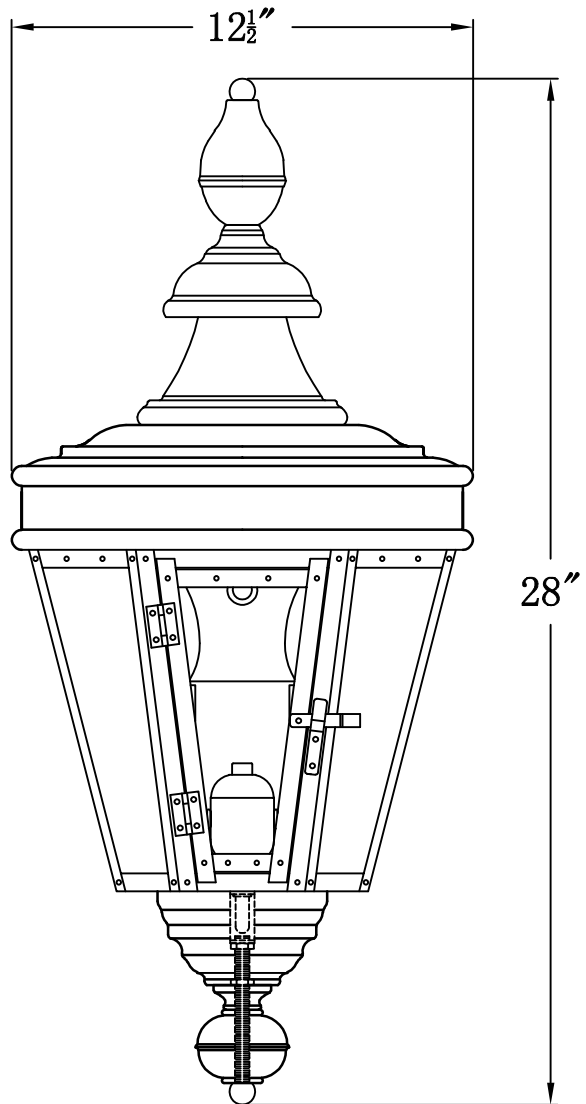

ROYAL STREET 61 Electric (RS-61E)
Standard Wall Mount

The CopperSmith

Product Description	Drawing Description	9152 Hard Drive
Sockets:2-E12 Candelabra	REV:A/0	Foley Alabama 36536
Watts:2-60W	Date:06/08/2022	SKU Number:RS-61E
	Drawing by:Jason Huang	Product Name:Royal Street 61 Electric