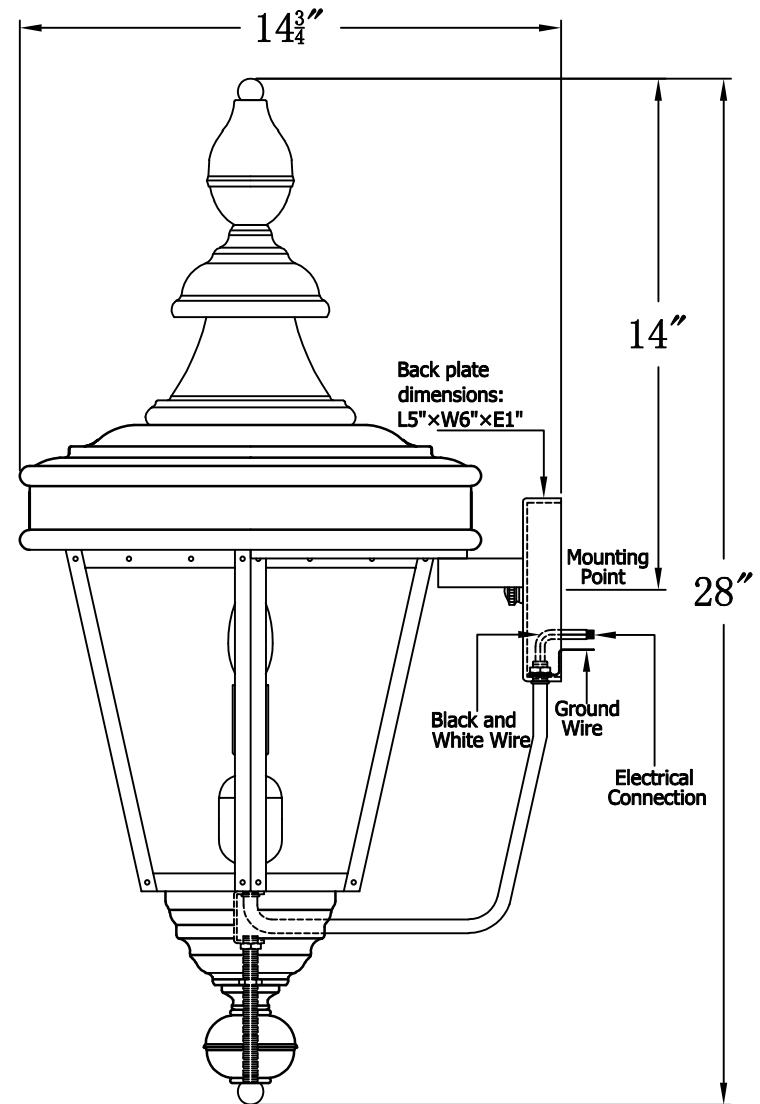

ROYAL STREET 61 Electric (RS-61E)
Standard Wall Mount

The CopperSmith

Product Description	Drawing Description	9152 Hard Drive
Sockets:2-E12 Candelabra	REV:A/0	Foley Alabama 36536
Watts:2-60W	Date:06/08/2022	SKU Number:RS-61E
	Drawing by:Jason Huang	Product Name:Royal Street 61 Electric