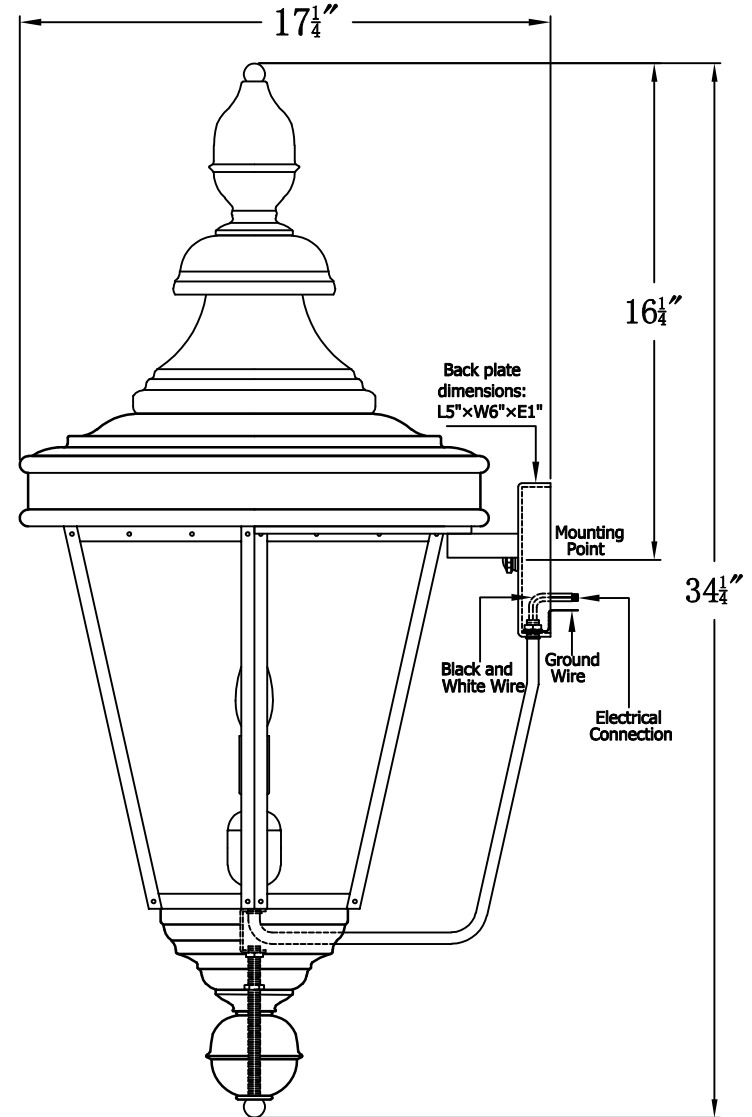

ROYAL STREET 62 Electric (RS-62E)
Standard Wall Mount

The CopperSmith

Product Description	Drawing Description	9152 Hard Drive
Sockets:2-E12 Candelabra	REV:A/0	Foley Alabama 36536
Watts:2-60W	Date:06/10/2022	SKU Number:RS-62E
	Drawing by:Jason Huang	Product Name:Royal Street 62 Electric