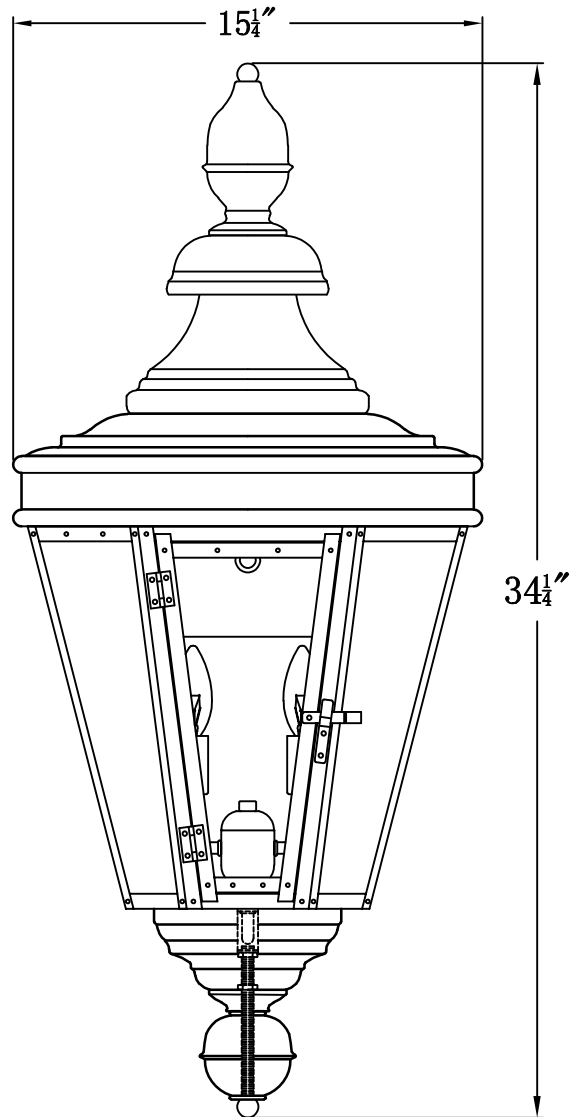

ROYAL STREET 62 Electric (RS-62E)
Standard Wall Mount

The CopperSmith

Product Description	Drawing Description	9152 Hard Drive
Sockets:2-E12 Candelabra	REV:A/0	Foley Alabama 36536
Watts:2-60W	Date:06/10/2022	SKU Number:RS-62E
	Drawing by:Jason Huang	Product Name:Royal Street 62 Electric