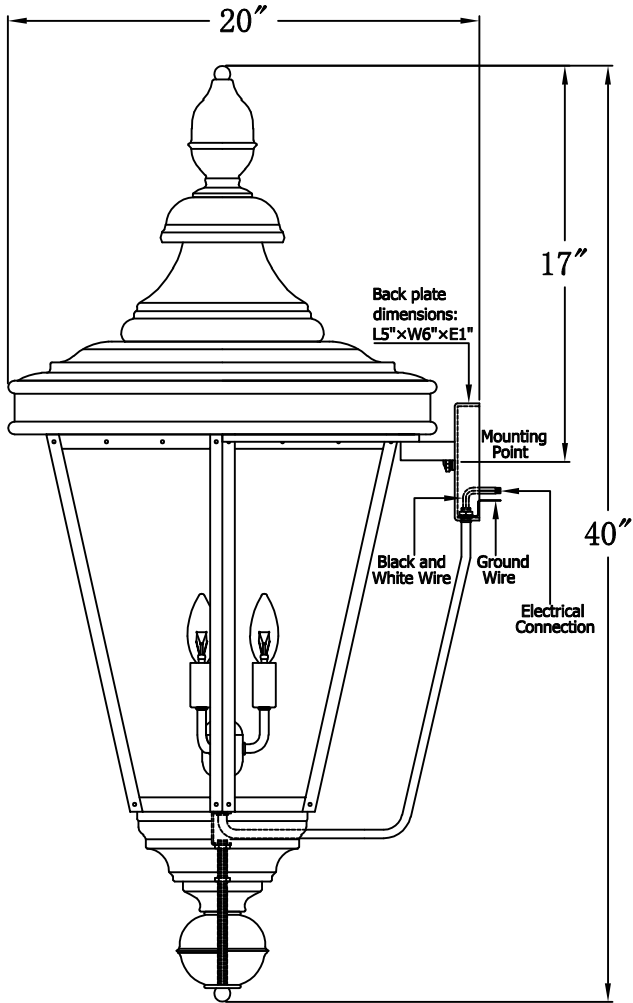

ROYAL STREET 63 Electric (RS-63E)
Standard Wall Mount

The CopperSmith

Product Description	Drawing Description	9152 Hard Drive
Sockets:3-E12 Candelabra	REV:A/0	Foley Alabama 36536
Watts:3-60W	Date:06/16/2022	SKU Number:RS-63E
	Drawing by:Jason Huang	Product Name:Royal Street 63 Electric