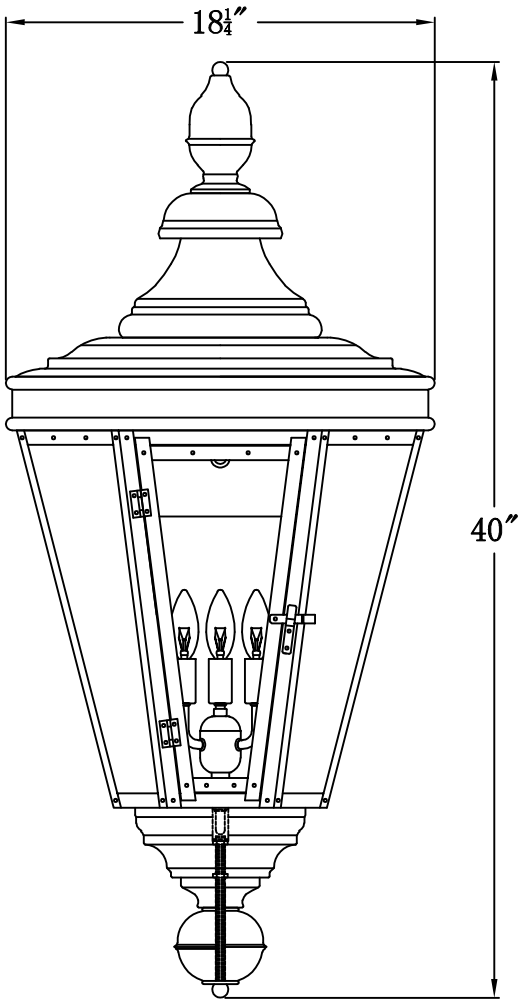

ROYAL STREET 63 Electric (RS-63E)
Standard Wall Mount

The CopperSmith

Product Description	Drawing Description	9152 Hard Drive
Sockets:3-E12 Candelabra	REV:A/0	Foley Alabama 36536
Watts:3-60W	Date:06/16/2022	SKU Number:RS-63E
	Drawing by:Jason Huang	Product Name:Royal Street 63 Electric