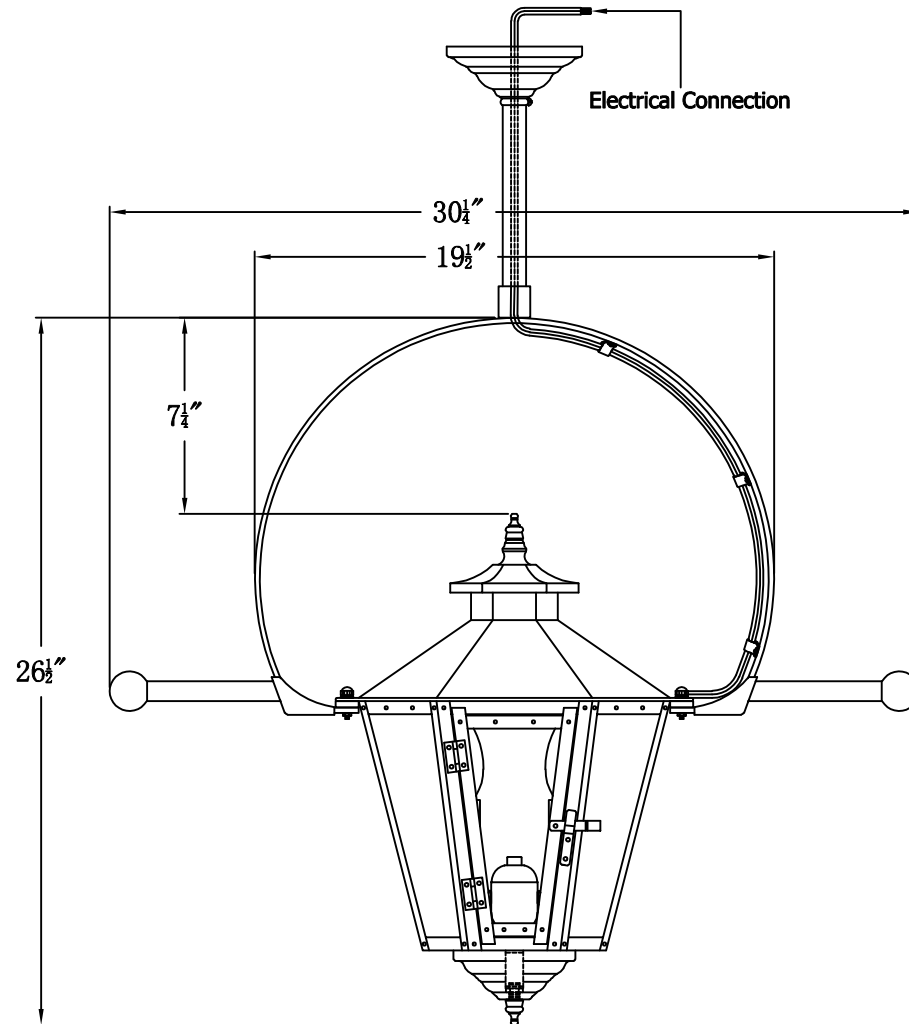

BAYOU STREET 61 Electric With Classic Yoke And Ladder Rests(BS-61E CY4/LR)

The CopperSmith

Product Description	Drawing Description	<u>9152 Hard Drive</u> Foley Alabama 36536
Sockets:2-E12 Candelabra	REV:A/0	
Watts:2-60W	Date:04/08/2022	SKU Number:BS-61E
	Drawing by:Jason Huang	Product Name:Bayou Street 61 Electric