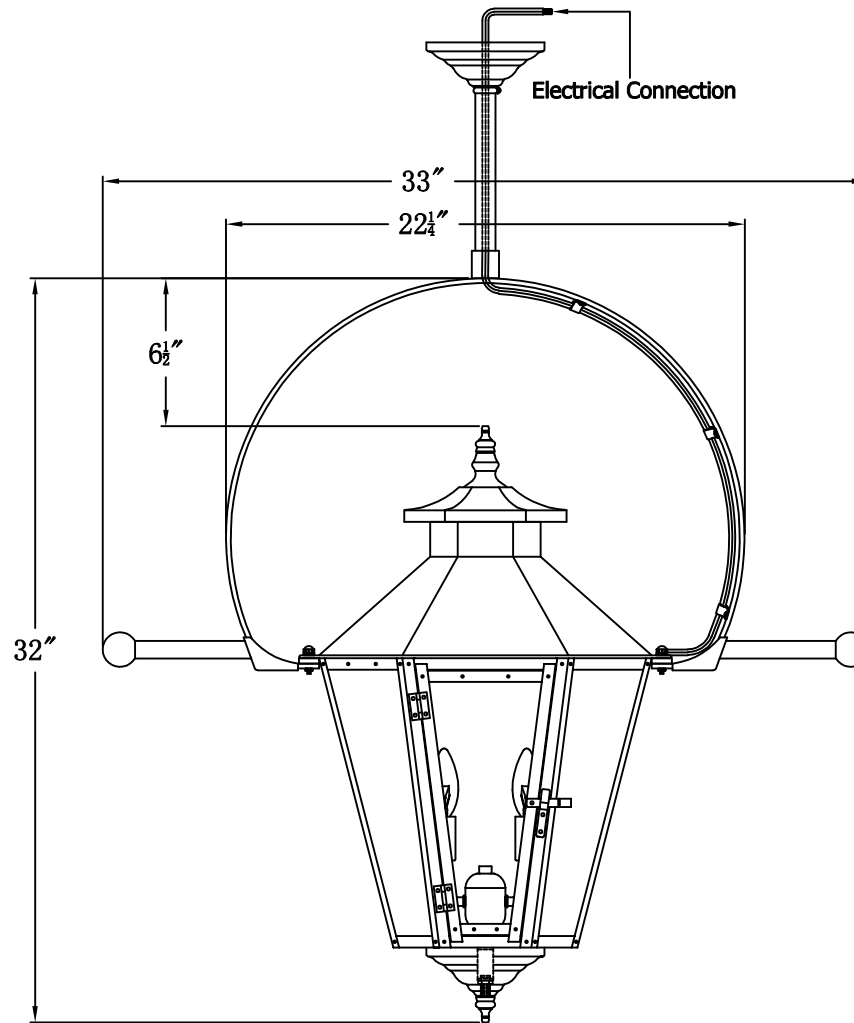

BAYOU STREET 62 Electric With Classic Yoke
And Ladder Rests(BS-62E CY14/LR)

The CopperSmith

Product Description	Drawing Description	<u>9152 Hard Drive</u> Foley Alabama 36536
Sockets:2-E12 Candelabra	REV:A/0	
Watts:2-60W	Date:04/11/2022	SKU Number:BS-62E
	Drawing by:Jason Huang	Product Name:Bayou Street 62 Electric