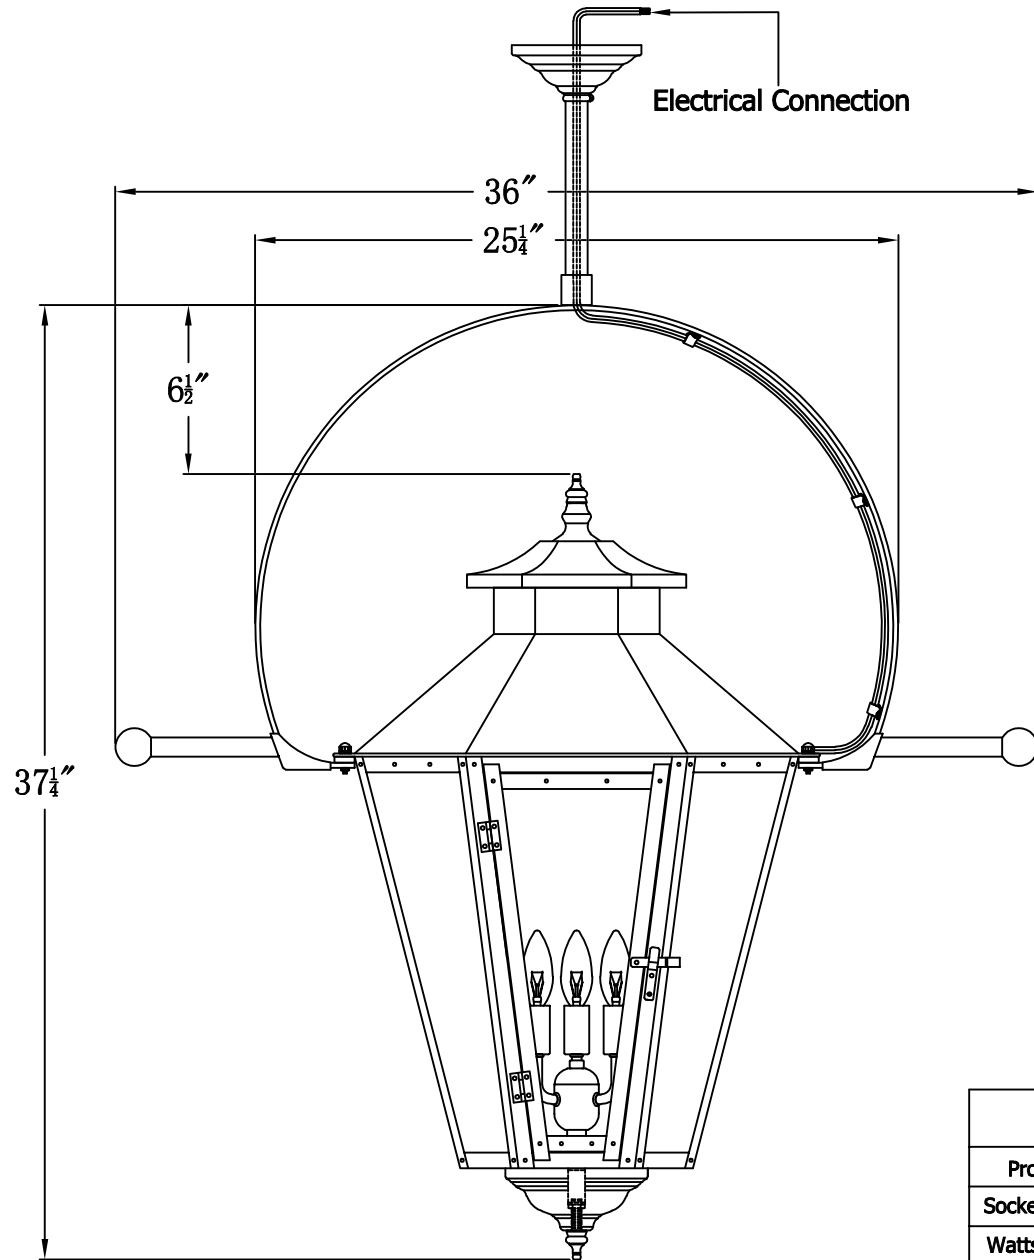

**BAYOU STREET 63 Electric With Classic Yoke  
And Ladder Rests(BS-63E CY17/LR)**

**The CopperSmith**

Product Description	Drawing Description	9152 Hard Drive
Sockets:3-E12 Candelabra	REV:A/0	Foley Alabama 36536
Watts:3-60W	Date:04/14/2022	SKU Number:BS-63E
	Drawing by:Jason Huang	Product Name:Bayou Street 63 Electric