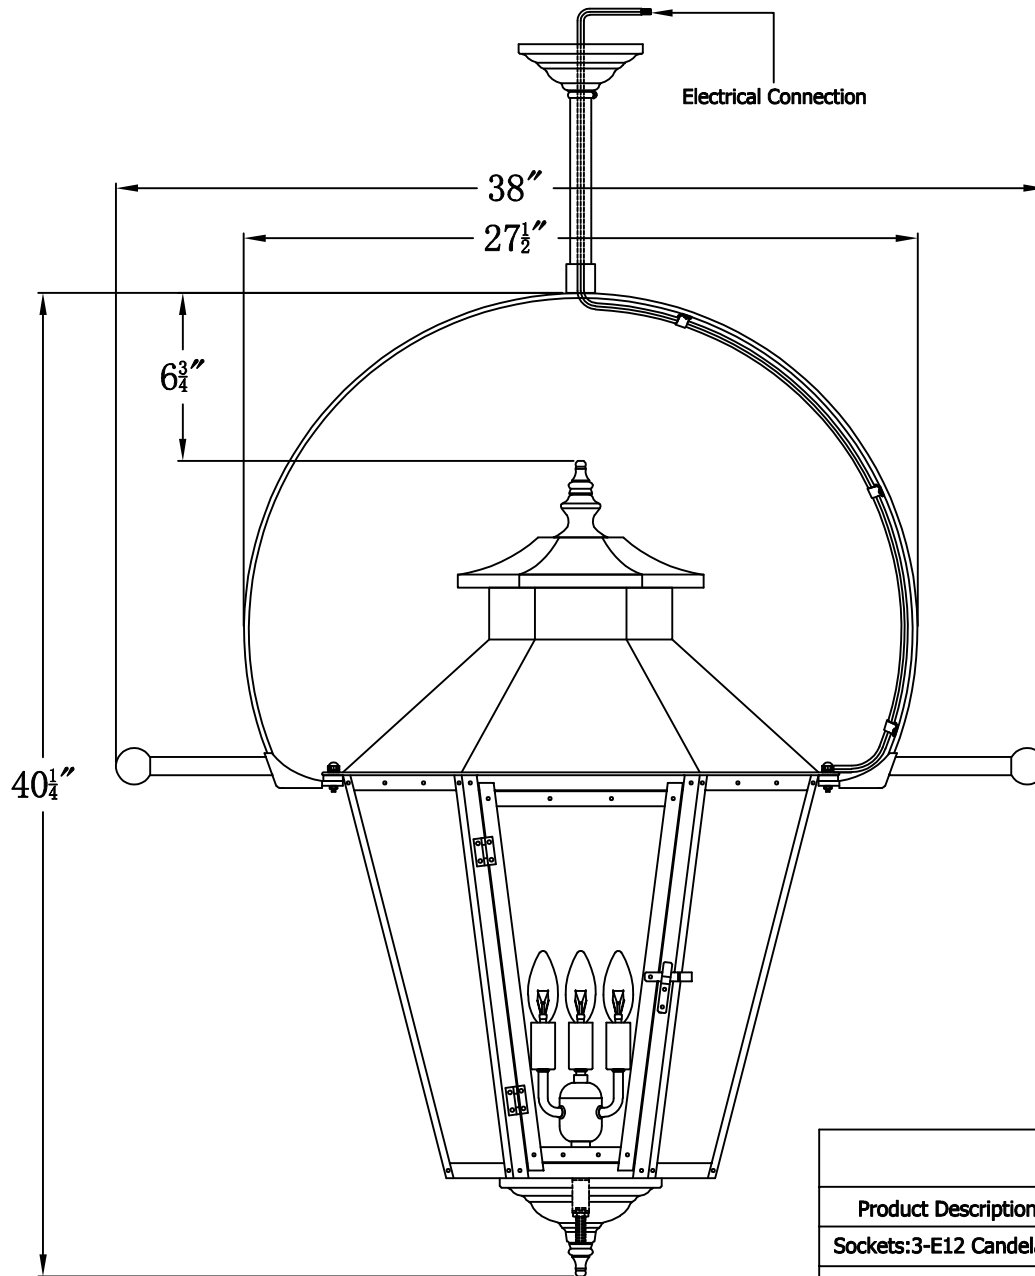

**BAYOU STREET 64 Electric With Classic Yoke  
And Ladder Rests(BS-64E CY19/LR)**

**The CopperSmith**

Product Description	Drawing Description	9152 Hard Drive
Sockets:3-E12 Candelabra	REV:A/0	Foley Alabama 36536
Watts:3-60W	Date:04/16/2022	SKU Number:BS-64E
	Drawing by:Jason Huang	Product Name:Bayou Street 64 Electric