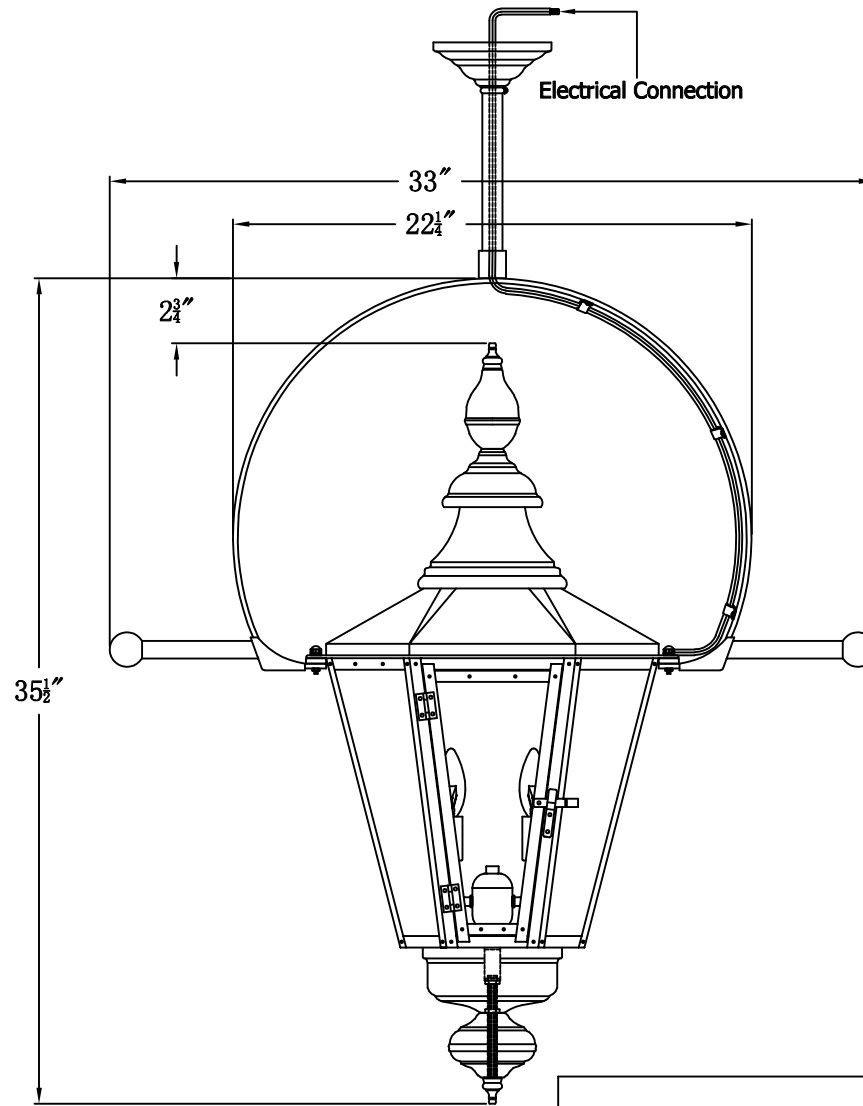

ESLAVA STREET 62 Electric With Classic Yoke
And Ladder Rests(ES-62E CY14/LR)

The CopperSmith

Product Description	Drawing Description	<u>9152 Hard Drive</u> Foley Alabama 36536
Sockets:2-E12 Candelabra	REV:A/0	
Watts:2-60W	Date:04/20/2022	SKU Number:ES-62E
	Drawing by:Jason Huang	Product Name:Eslava Street 62 Electric