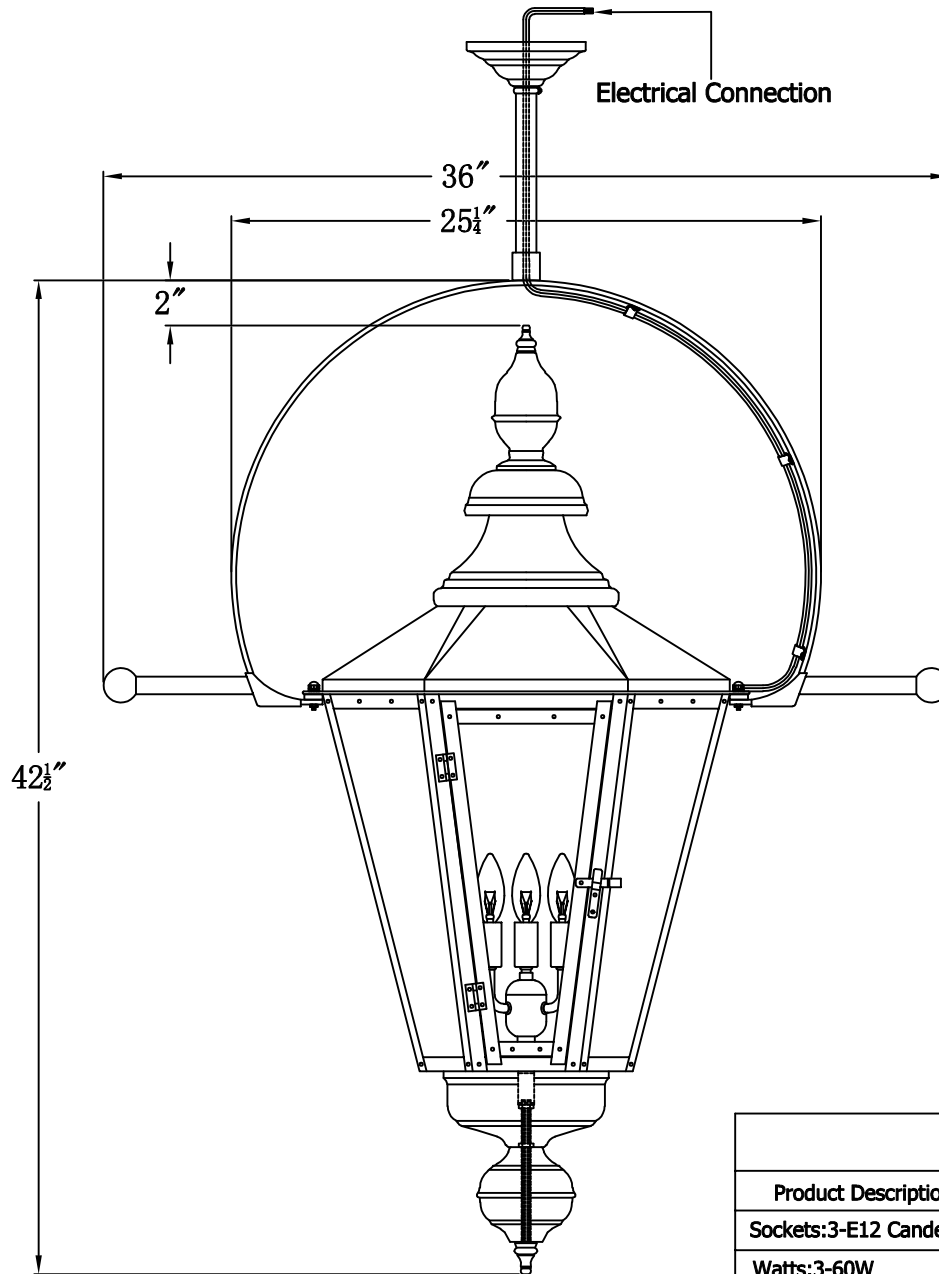

ESLAVA STREET 63 Electric With Classic Yoke
And Ladder Rests(ES-63E CY17/LR)

The CopperSmith

Product Description	Drawing Description	9152 Hard Drive
Sockets:3-E12 Candelabra	REV:A/0	Foley Alabama 36536
Watts:3-60W	Date:04/21/2022	SKU Number:ES-63E
	Drawing by:Jason Huang	Product Name:Eslava Street 63 Electric