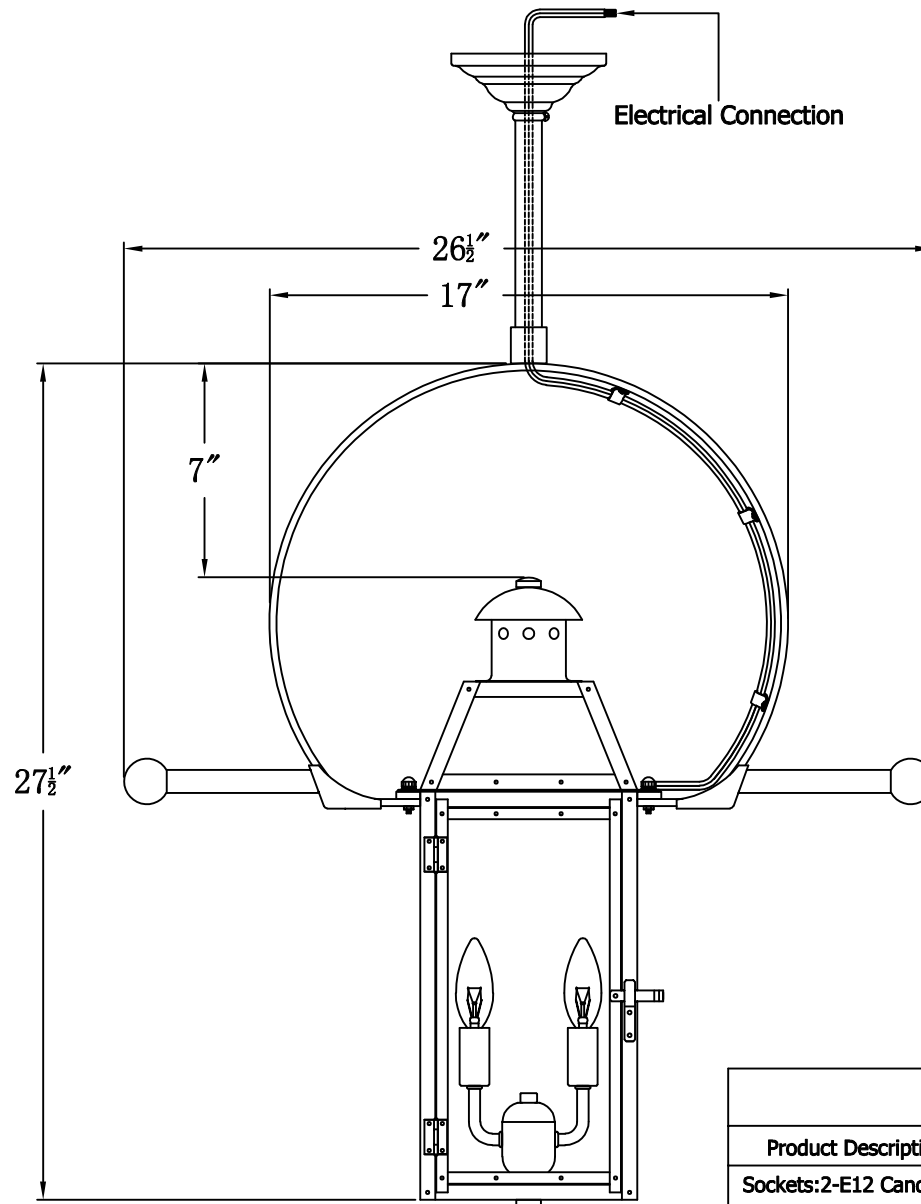

OAKLEY 20 Electric With Classic Yoke And Ladder Rests(OA-20E CY2/LR)

The CopperSmith

Product Description	Drawing Description	9152 Hard Drive
Sockets:2-E12 Candelabra	REV:A/0	Foley Alabama 36536
Watts:2-60W	Date:03/19/2022	SKU Number:OA-20E
	Drawing by:Jason Huang	Product Name:Oakley 20 Electric