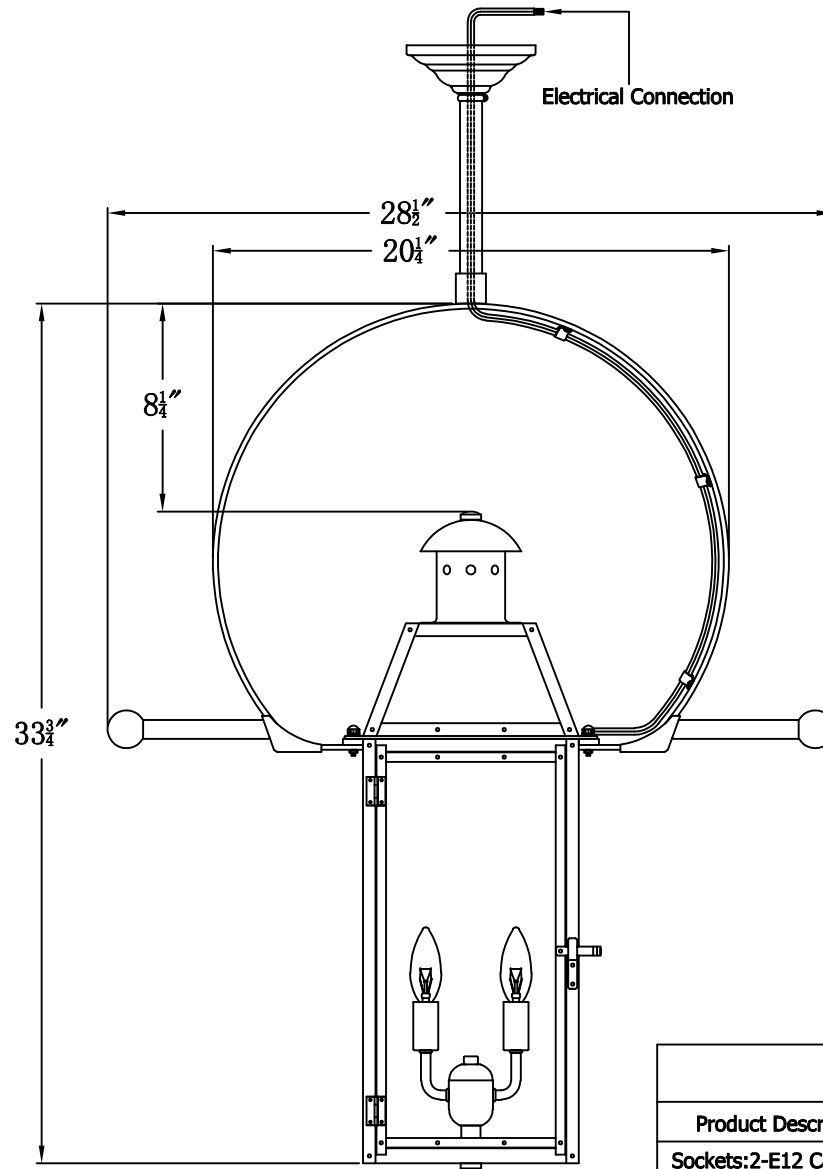

OAKLEY 25 Electric With Classic Yoke And Ladder Rests(OA-25E CY8/LR)

The CopperSmith

Product Description	Drawing Description	9152 Hard Drive
Sockets:2-E12 Candelabra	REV:A/0	Foley Alabama 36536
Watts:2-60W	Date:03/21/2022	SKU Number:OA-25E
	Drawing by:Jason Huang	Product Name:Oakley 25 Electric