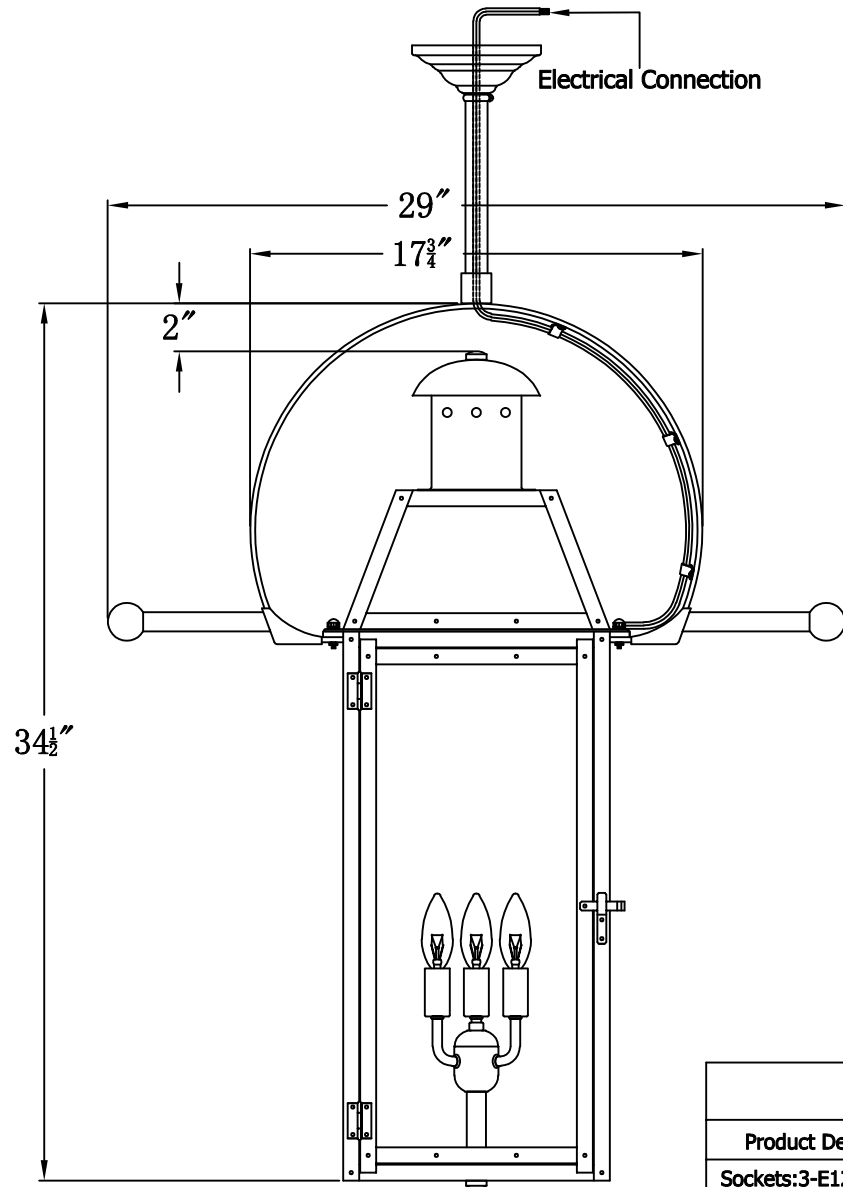

OAKLEY 33 Electric With Classic Yoke And Ladder Rests(OA-33E CY10/LR)

The CopperSmith		
Product Description	Drawing Description	9152 Hard Drive
Sockets:3-E12 Candelabra	REV:A/0	Foley Alabama 36536
Watts:3-60W	Date:03/22/2022	SKU Number:OA-33E
	Drawing by:Jason Huang	Product Name:Oakley 33 Electric