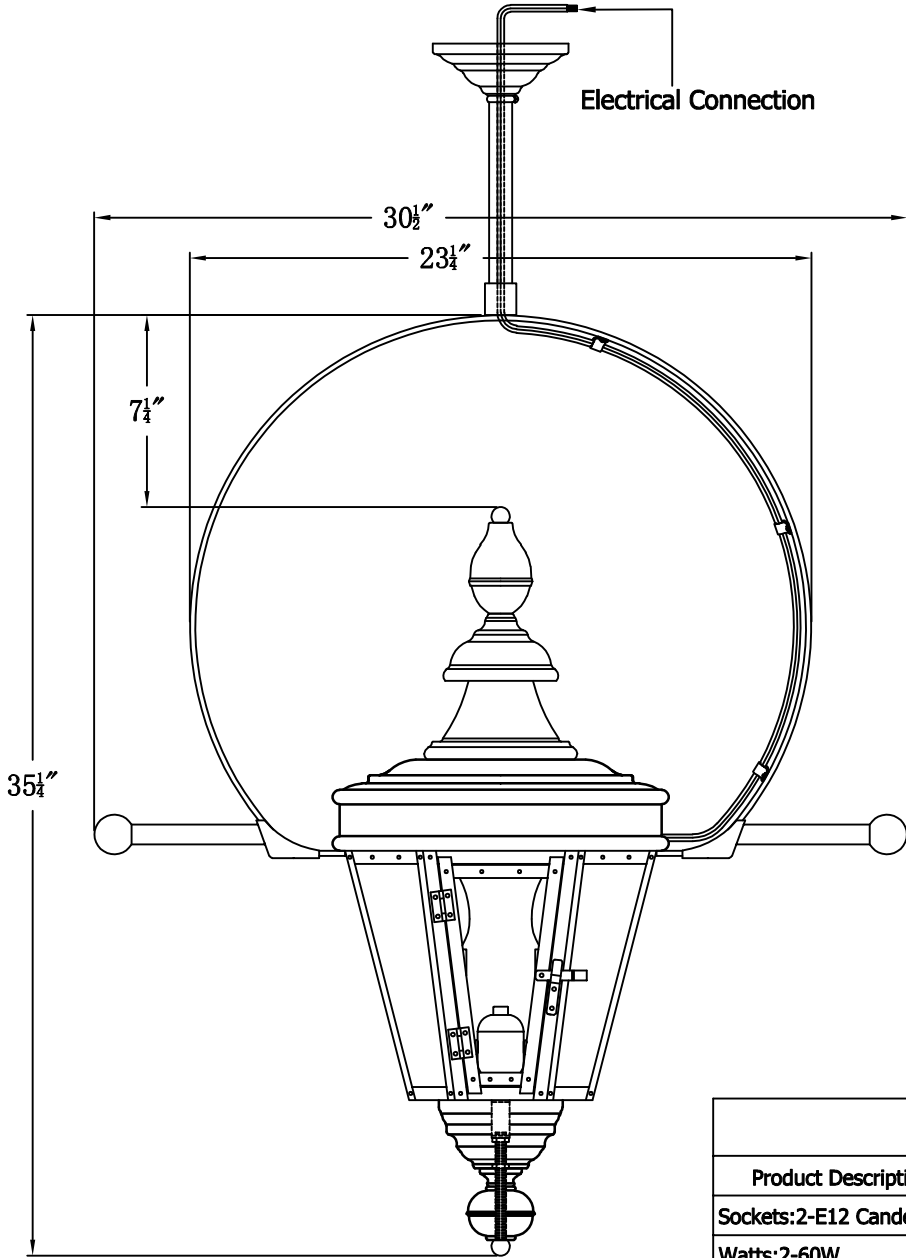

**ROYAL STREET 61 Electric With Classic Yoke
And Ladder Rests(RS-61E CY12/LR)**

The CopperSmith		
Product Description	Drawing Description	<u>9152 Hard Drive</u>
Sockets:2-E12 Candelabra	REV:A/0	Foley Alabama 36536
Watts:2-60W	Date:06/08/2022	SKU Number:RS-61E
	Drawing by:Jason Huang	Product Name:Royal Street 61 Electric