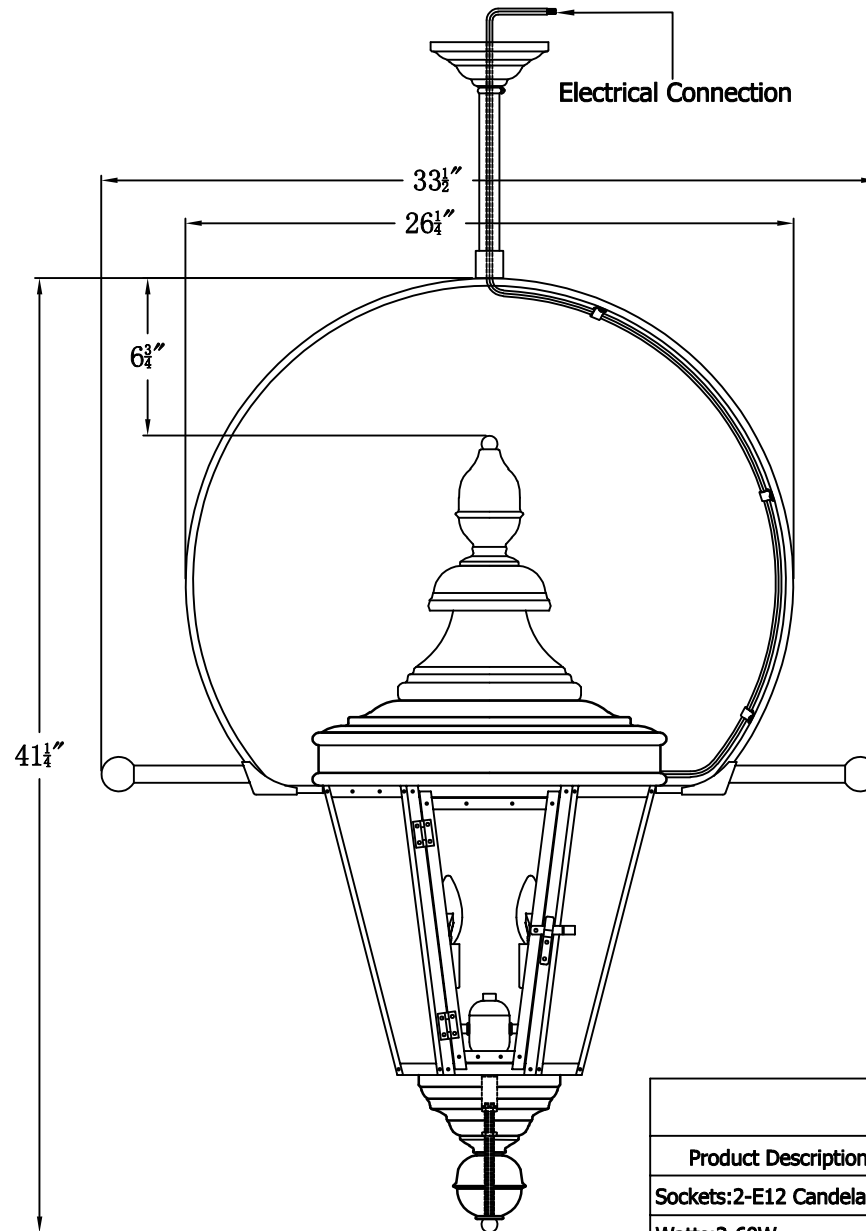

ROYAL STREET 62 Electric With Classic Yoke
And Ladder Rests(RS-62E CY15/LR)

The CopperSmith

Product Description	Drawing Description	9152 Hard Drive Foley Alabama 36536
Sockets:2-E12 Candelabra	REV:A/0	
Watts:2-60W	Date:06/13/2022	SKU Number:RS-62E
	Drawing by:Jason Huang	Product Name:Royal Street 62 Electric