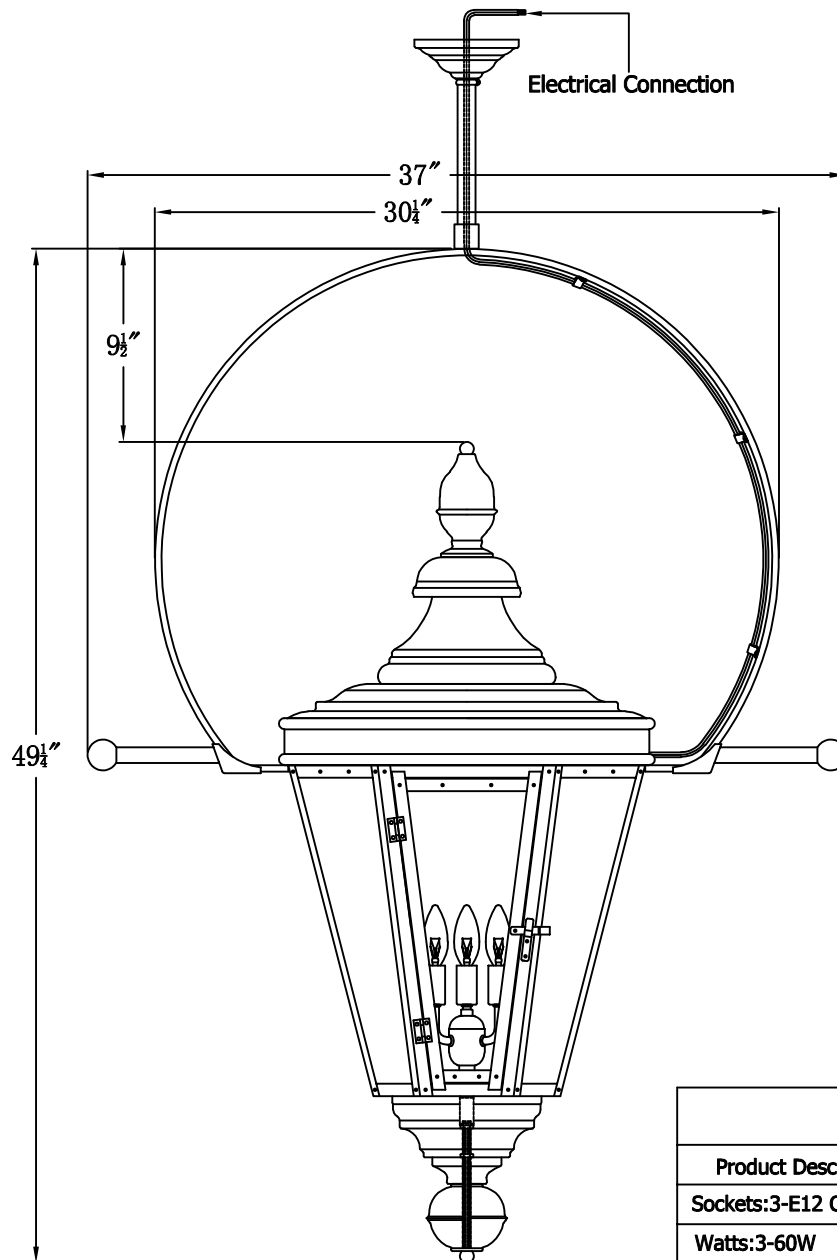

ROYAL STREET 63 Electric With Classic Yoke
And Ladder Rests(RS-63E CY20/LR)

The CopperSmith		
Product Description	Drawing Description	9152 Hard Drive
Sockets:3-E12 Candelabra	REV:A/0	Foley Alabama 36536
Watts:3-60W	Date:06/18/2022	SKU Number:RS-63E
	Drawing by:Jason Huang	Product Name:Royal Street 63 Electric