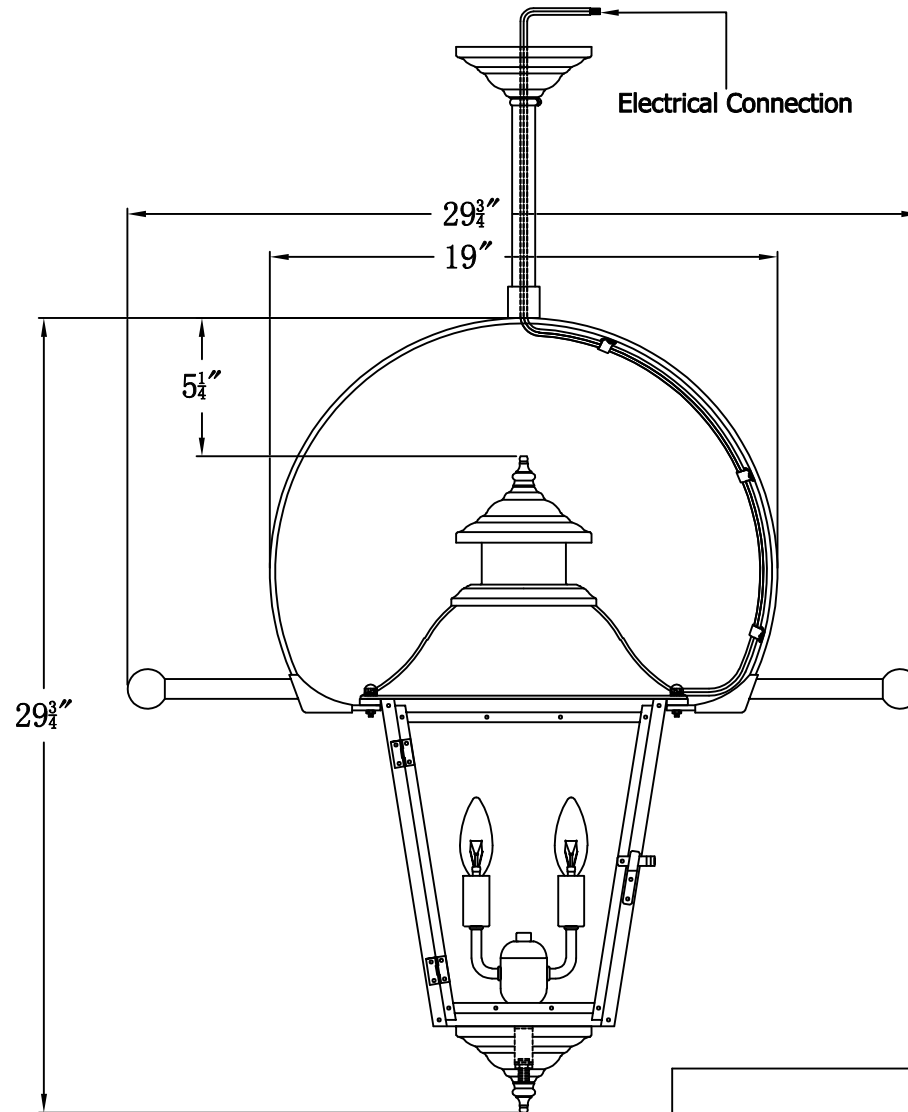

STATE STREET 42 Electric With Classic Yoke
And Ladder Rests(SS-42E CY11/LR)

The CopperSmith

Product Description	Drawing Description	9152 Hard Drive Foley Alabama 36536
Sockets:2-E12 Candelabra	REV:A/0	
Watts:2-60W	Date:10/19/2021	SKU Number:SS-42E
	Drawing by:Jason Huang	Product Name:State Street 42 Electric