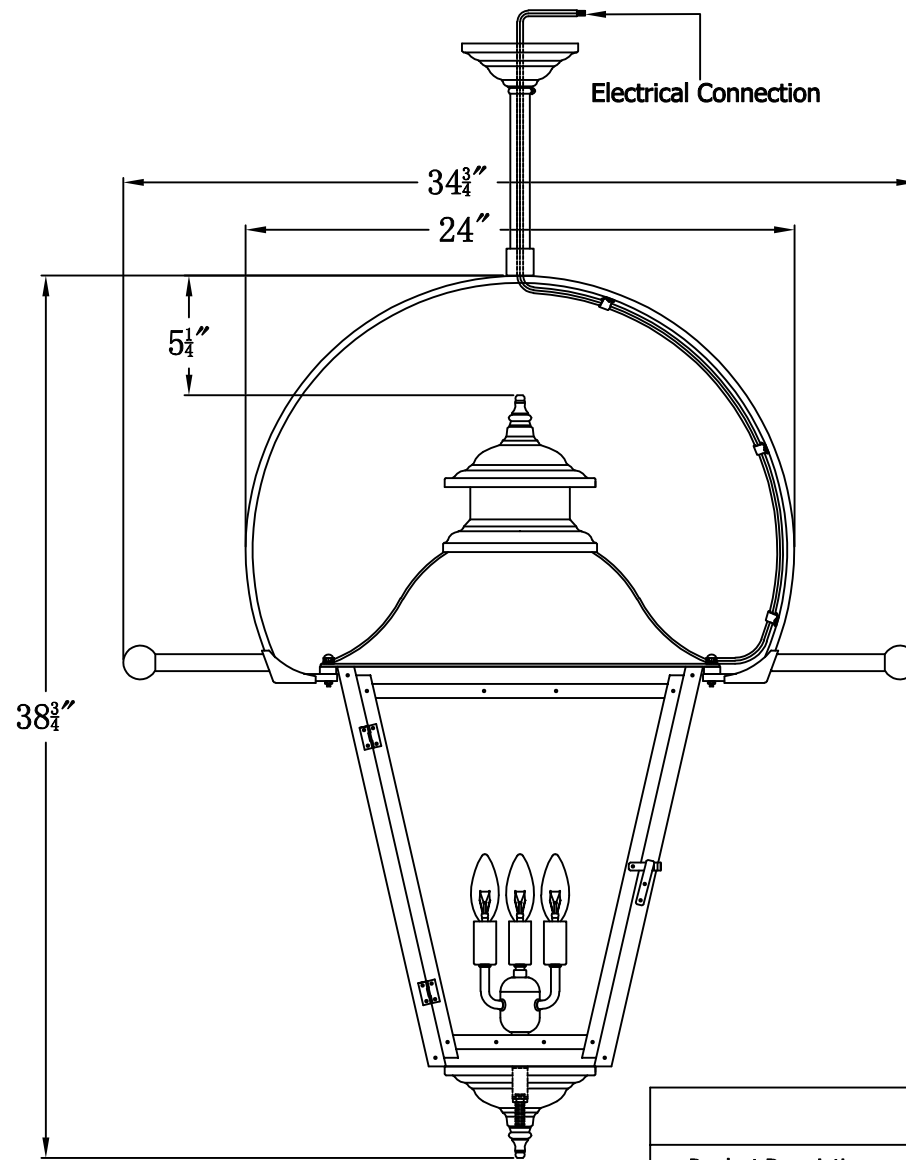

STATE STREET 44 Electric With Classic Yoke
And Ladder Rests(SS-44E CY16/LR)

The CopperSmith

| | | |
|--------------------------|------------------------|--|
| Product Description | Drawing Description | 9152 Hard Drive Foley Alabama 36536 |
| Sockets:3-E12 Candelabra | REV:A/0 | |
| Watts:3-60W | Date:11/17/2021 | SKU Number:SS-44E |
| | Drawing by:Jason Huang | Product Name:State Street 44 Electric |