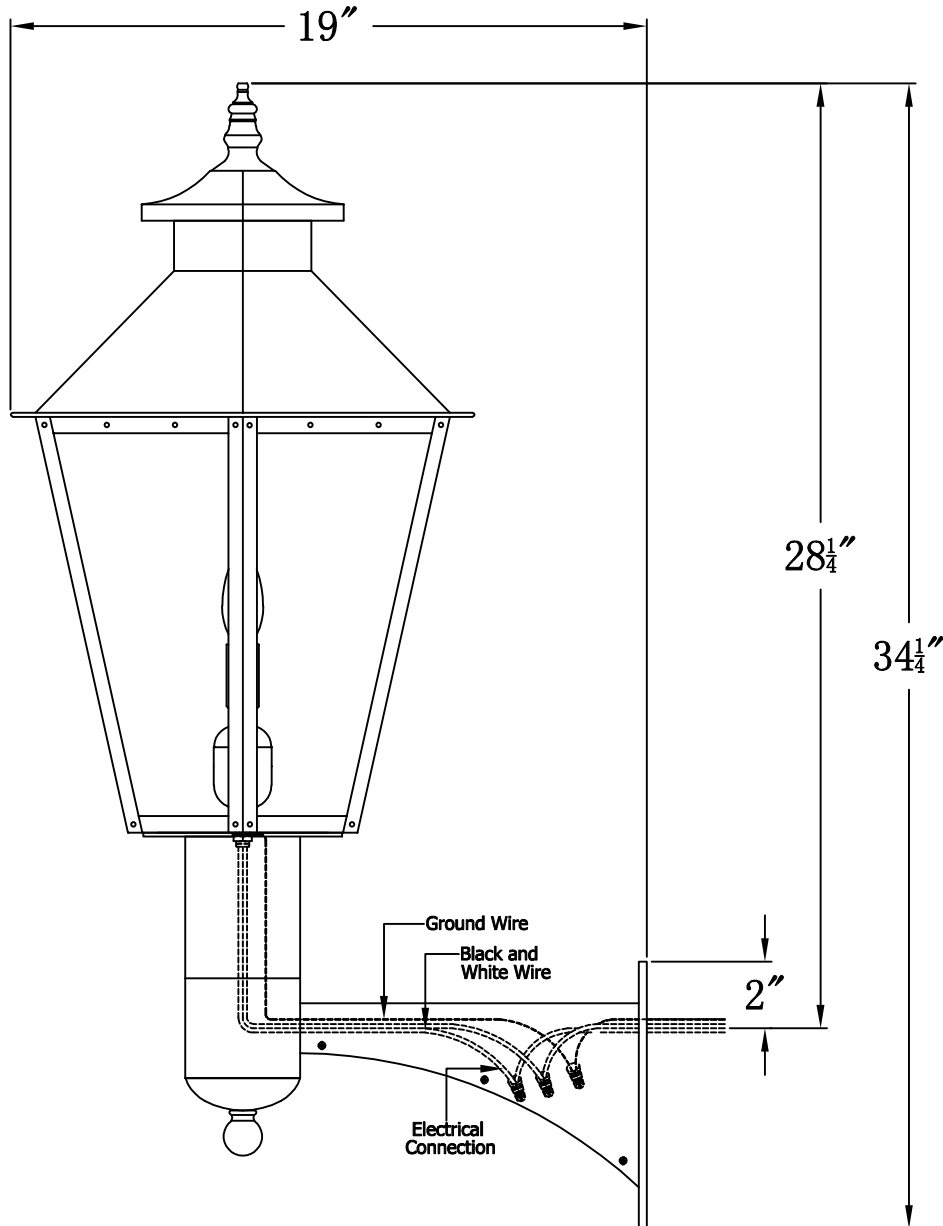

BAYOU STREET 62 Electric With Grand Harbor Extension Bracket (BS-62E GH1)

The CopperSmith		
Product Description	Drawing Description	<u>9152 Hard Drive</u> Foley Alabama 36536
Sockets:2-E12 Candelabra	REV:A/0	SKU Number:BS-62E
Watts:2-60W	Date:04/11/2022	Product Name:Bayou Street 62 Electric
	Drawing by:Jason Huang	