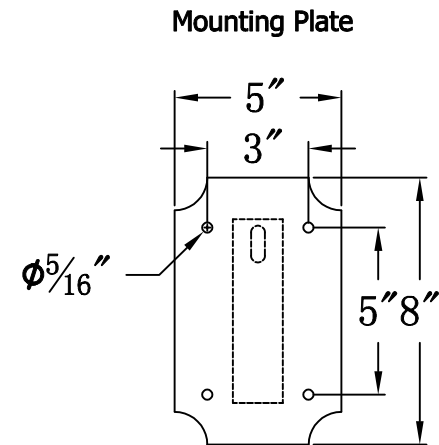

BAYOU STREET 62 Electric With Grand Harbor Extension Bracket (BS-62E GH1)

The CopperSmith		
Product Description	Drawing Description	<u>9152 Hard Drive</u> Foley Alabama 36536
Sockets:2-E12 Candelabra	REV:A/0	SKU Number:BS-62E
Watts:2-60W	Date:04/11/2022	Product Name:Bayou Street 62 Electric
	Drawing by:Jason Huang	