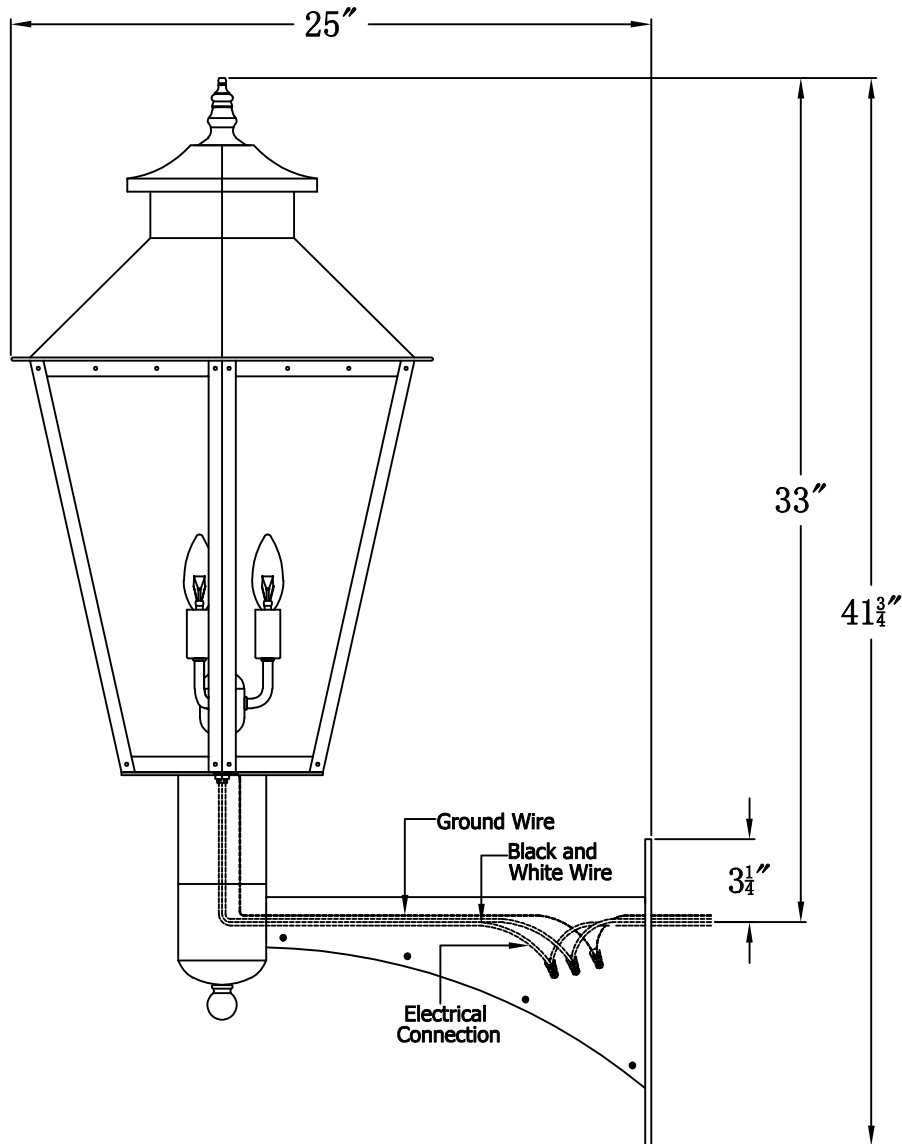

**BAYOU STREET 63 Electric With Grand Harbor Extension Bracket
(BS-63E GH2)**

The CopperSmith

Product Description		Drawing Description		9152 Hard Drive	
Sockets:3-E12 Candelabra		REV:A/0		Foley Alabama 36536	
Watts:3-60W		Date:04/14/2022		SKU Number:BS-63E	
		Drawing by:Jason Huang		Product Name:Bayou Street 63 Electric	