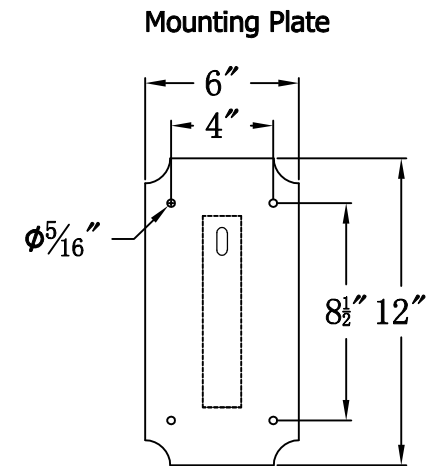

**BAYOU STREET 63 Electric With Grand Harbor Extension Bracket
(BS-63E GH2)**

The CopperSmith

Product Description		Drawing Description		9152 Hard Drive	
Sockets:3-E12 Candelabra		REV:A/0		Foley Alabama 36536	
Watts:3-60W		Date:04/14/2022		SKU Number:BS-63E	
		Drawing by:Jason Huang		Product Name:Bayou Street 63 Electric	