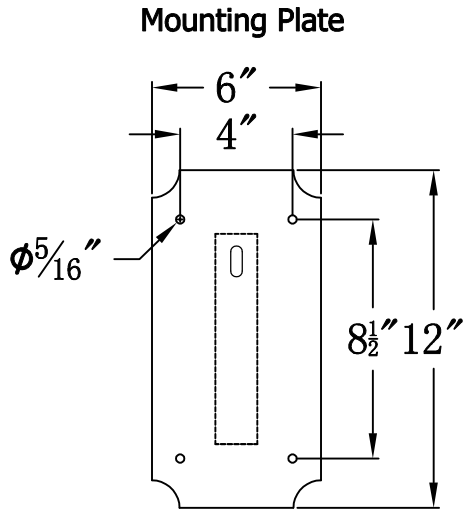

**BAYOU STREET 64 Electric With Grand Harbor Extension Bracket  
(BS-64E GH2)**

<b>The CopperSmith</b>		
Product Description	Drawing Description	9152 Hard Drive
Sockets:3-E12 Candelabra	REV:A/0	Foley Alabama 36536
Watts:3-60W	Date:04/16/2022	SKU Number:BS-64E
	Drawing by:Jason Huang	Product Name:Bayou Street 64 Electric