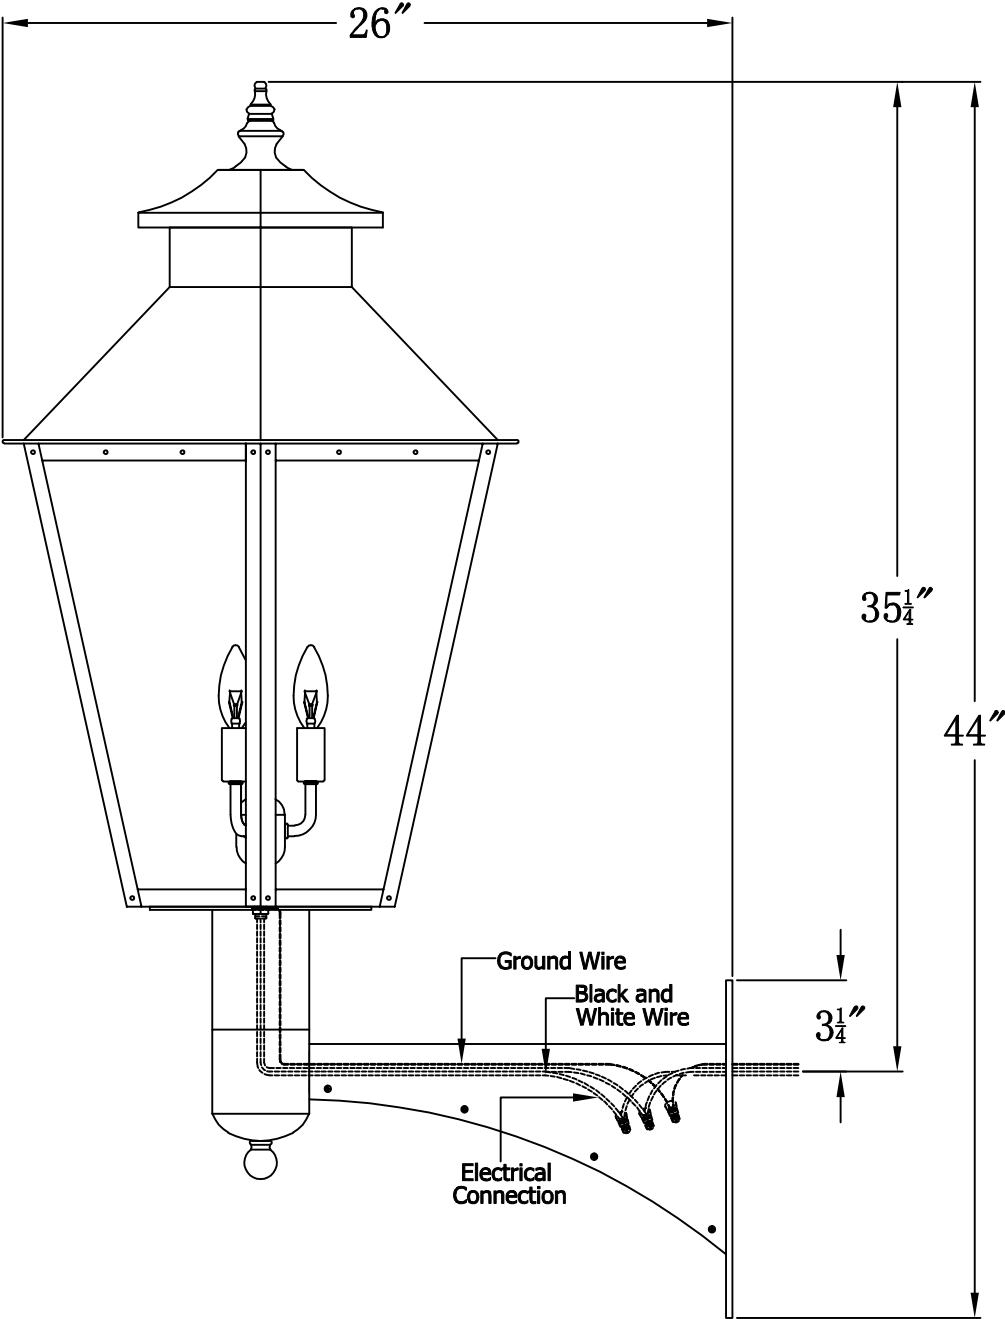

**BAYOU STREET 64 Electric With Grand Harbor Extension Bracket  
(BS-64E GH2)**

<b>The CopperSmith</b>		
Product Description	Drawing Description	9152 Hard Drive
Sockets:3-E12 Candelabra	REV:A/0	Foley Alabama 36536
Watts:3-60W	Date:04/16/2022	SKU Number:BS-64E
	Drawing by:Jason Huang	Product Name:Bayou Street 64 Electric