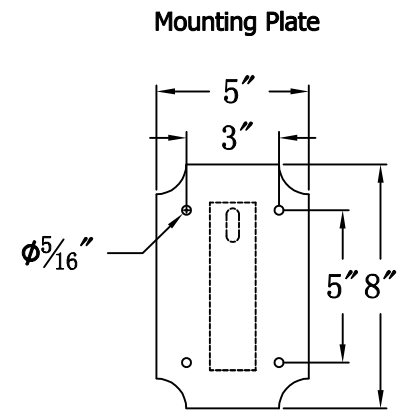

# OAKLEY 20 Electric With Grand Harbor Extension Bracket (OA-20E GH1)

## The CopperSmith

<b>The CopperSmith</b>		<b>9152 Hard Drive</b>
Product Description	Drawing Description	<u>Foley Alabama 36536</u>
Sockets:2-E12 Candelabra	REV:A/0	
Watts:2-60W	Date:03/19/2022	SKU Number:OA-20E
	Drawing by:Jason Huang	Product Name:Oakley 20 Electric