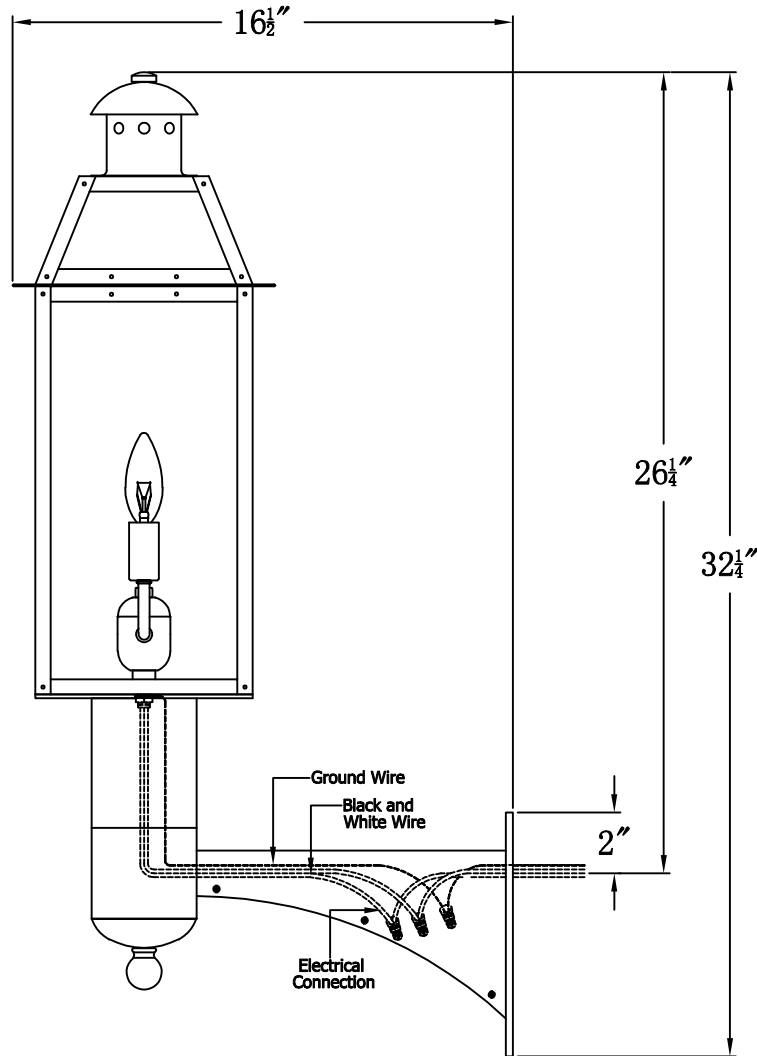

# OAKLEY 20 Electric With Grand Harbor Extension Bracket (OA-20E GH1)

## The CopperSmith

<b>The CopperSmith</b>		<b>9152 Hard Drive</b>
Product Description	Drawing Description	<u>Foley Alabama 36536</u>
Sockets:2-E12 Candelabra	REV:A/0	
Watts:2-60W	Date:03/19/2022	SKU Number:OA-20E
	Drawing by:Jason Huang	Product Name:Oakley 20 Electric