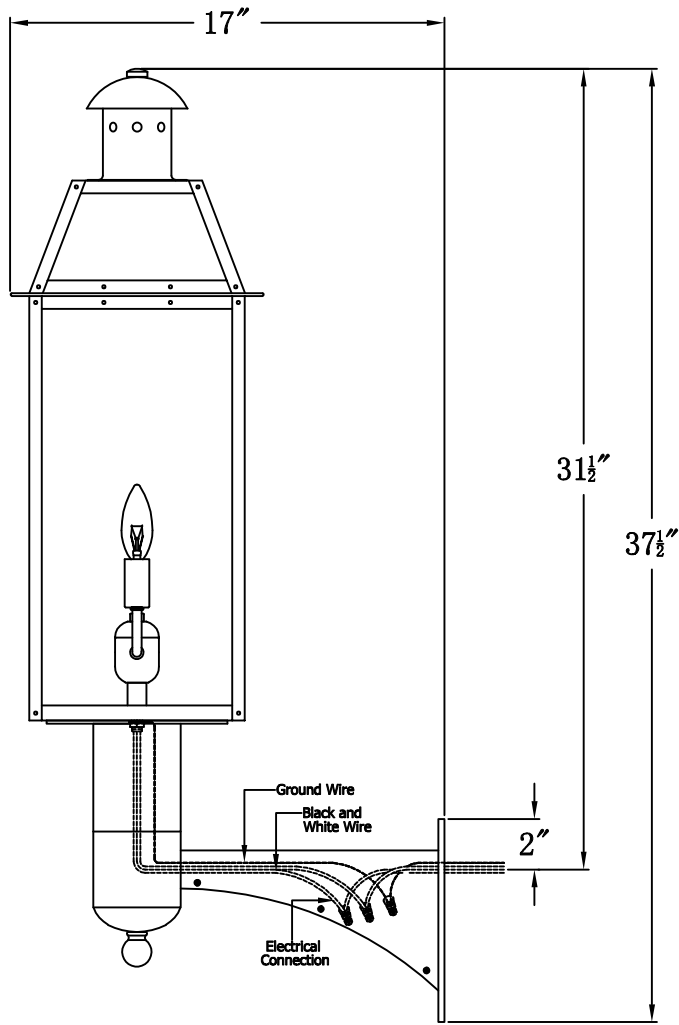

OAKLEY 25 Electric With Grand Harbor Extension Bracket (OA-25E GH1)

The CopperSmith		
Product Description	Drawing Description	9152 Hard Drive
Sockets:2-E12 Candelabra	REV:A/0	Foley Alabama 36536
Watts:2-60W	Date:03/21/2022	SKU Number:OA-25E
	Drawing by:Jason Huang	Product Name:Oakley 25 Electric