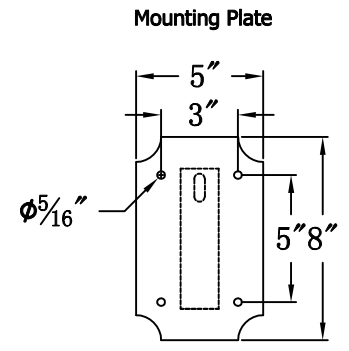

OAKLEY 25 Electric With Grand Harbor Extension Bracket (OA-25E GH1)

The CopperSmith		
Product Description	Drawing Description	9152 Hard Drive
Sockets:2-E12 Candelabra	REV:A/0	Foley Alabama 36536
Watts:2-60W	Date:03/21/2022	SKU Number:OA-25E
	Drawing by:Jason Huang	Product Name:Oakley 25 Electric