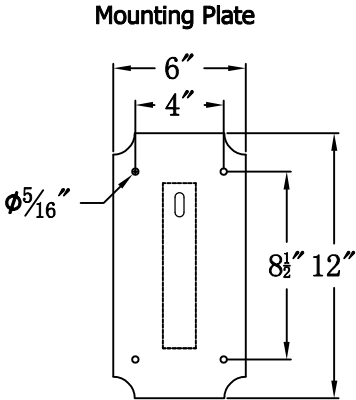

OAKLEY 33 Electric With Grand Harbor Extension Bracket
(OA-33E GH2)

The CopperSmith		
Product Description	Drawing Description	9152 Hard Drive
Sockets:3-E12 Candelabra	REV:A/0	Foley Alabama 36536
Watts:3-60W	Date:03/22/2022	SKU Number:OA-33E
	Drawing by:Jason Huang	Product Name:Oakley 33 Electric