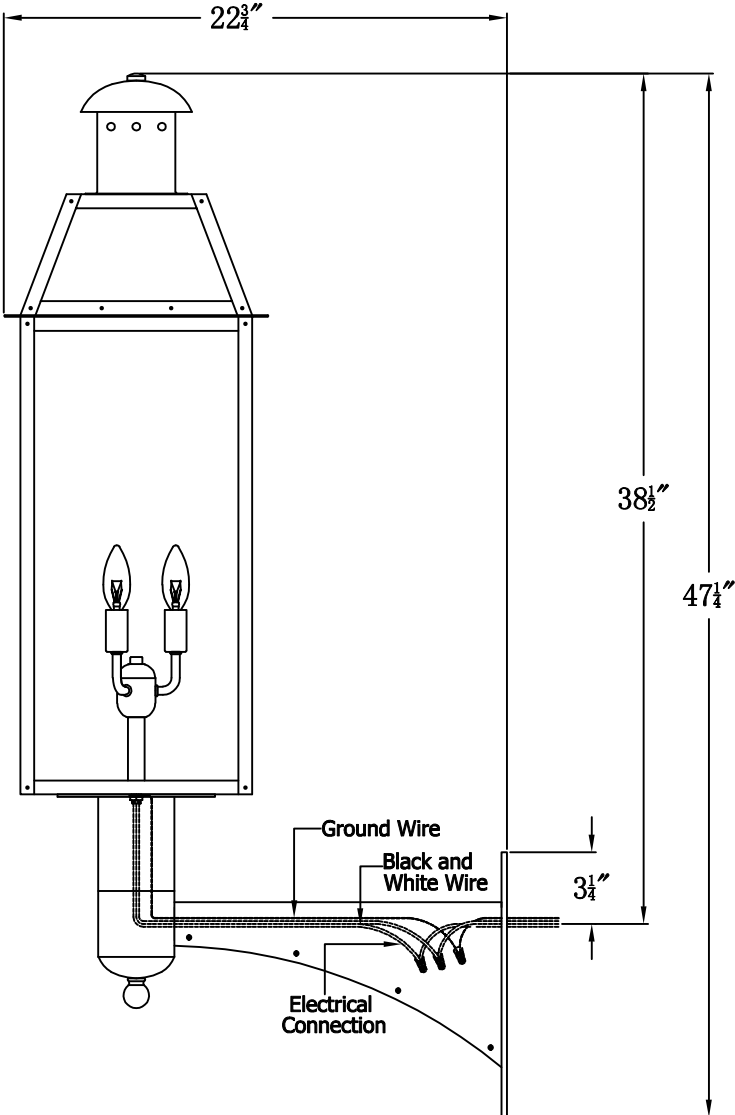

OAKLEY 33 Electric With Grand Harbor Extension Bracket
(OA-33E GH2)

The CopperSmith		
Product Description	Drawing Description	9152 Hard Drive
Sockets:3-E12 Candelabra	REV:A/0	Foley Alabama 36536
Watts:3-60W	Date:03/22/2022	SKU Number:OA-33E
	Drawing by:Jason Huang	Product Name:Oakley 33 Electric