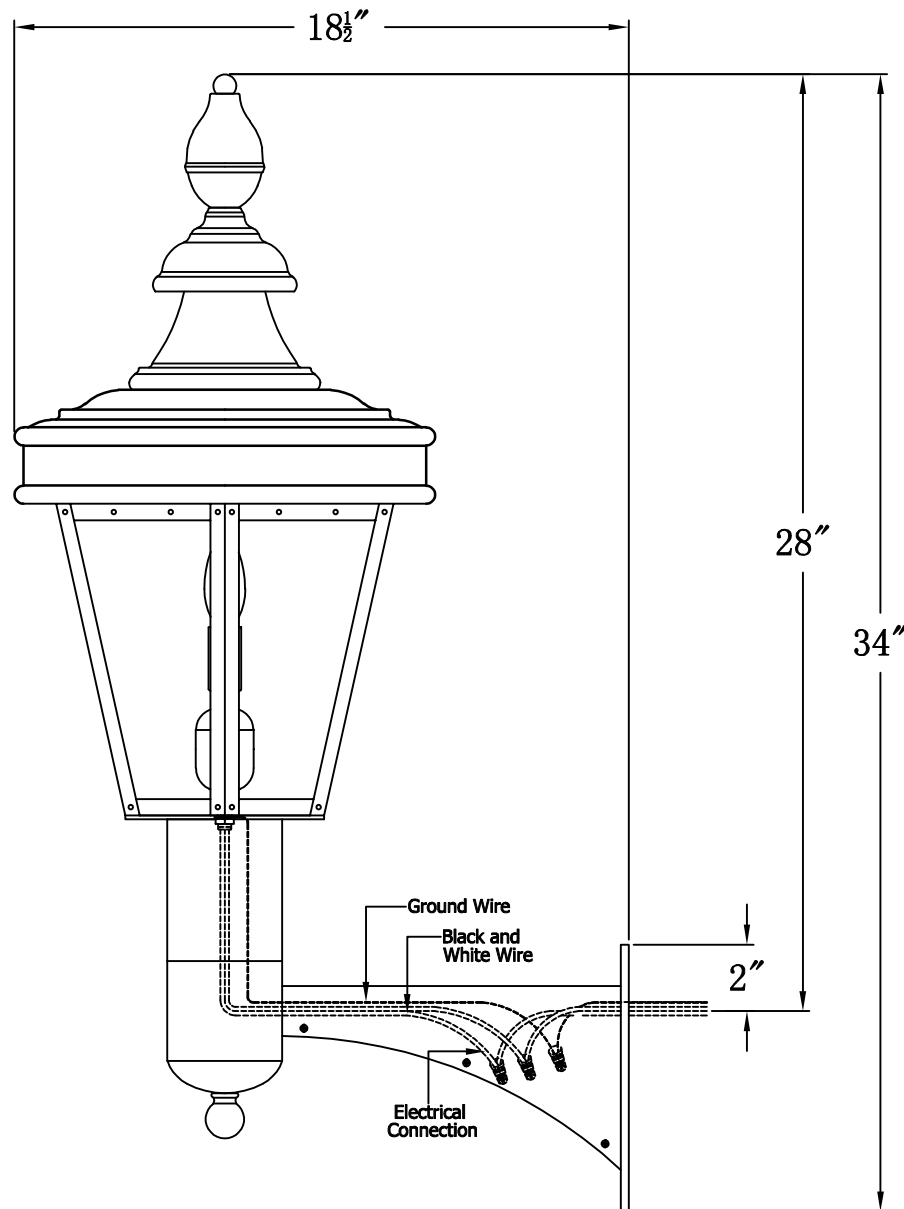

ROYAL STREET 61 Electric With Grand Harbor Extension Bracket
(RS-61E GH1)

The CopperSmith

Product Description		Drawing Description	9152 Hard Drive Foley Alabama 36536
Sockets:2-E12 Candelabra		REV:A/0	
Watts:2-60W		Date:06/09/2022	SKU Number:RS-61E
		Drawing by:Jason Huang	Product Name:Royal Street 61 Electric