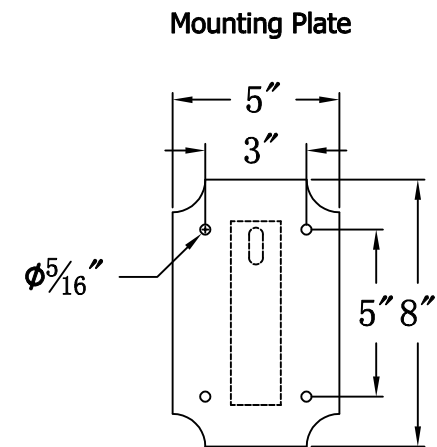

ROYAL STREET 61 Electric With Grand Harbor Extension Bracket
(RS-61E GH1)

The CopperSmith

Product Description		Drawing Description	9152 Hard Drive Foley Alabama 36536
Sockets:2-E12 Candelabra		REV:A/0	
Watts:2-60W		Date:06/09/2022	SKU Number:RS-61E
		Drawing by:Jason Huang	Product Name:Royal Street 61 Electric