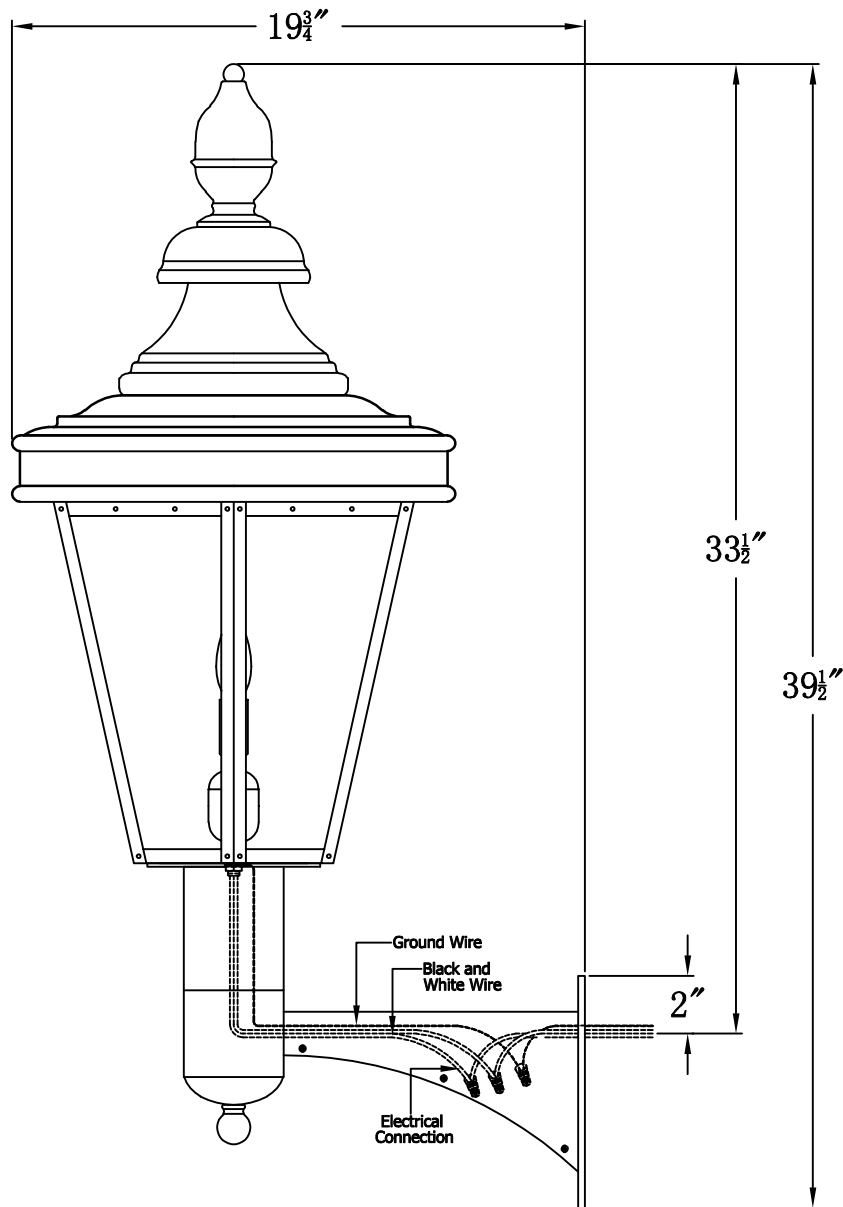

ROYAL STREET 62 Electric With Grand Harbor Extension Bracket
(RS-62E GH1)

The CopperSmith		
Product Description	Drawing Description	<u>9152 Hard Drive</u>
Sockets:2-E12 Candelabra	REV:A/0	Foley Alabama 36536
Watts:2-60W	Date:06/14/2022	SKU Number:RS-62E
	Drawing by:Jason Huang	Product Name:Royal Street 62 Electric