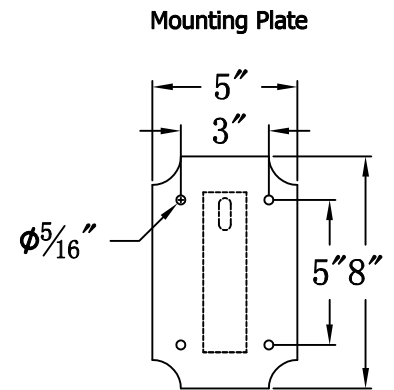

ROYAL STREET 62 Electric With Grand Harbor Extension Bracket
(RS-62E GH1)

The CopperSmith		
Product Description	Drawing Description	<u>9152 Hard Drive</u>
Sockets:2-E12 Candelabra	REV:A/0	Foley Alabama 36536
Watts:2-60W	Date:06/14/2022	SKU Number:RS-62E
	Drawing by:Jason Huang	Product Name:Royal Street 62 Electric