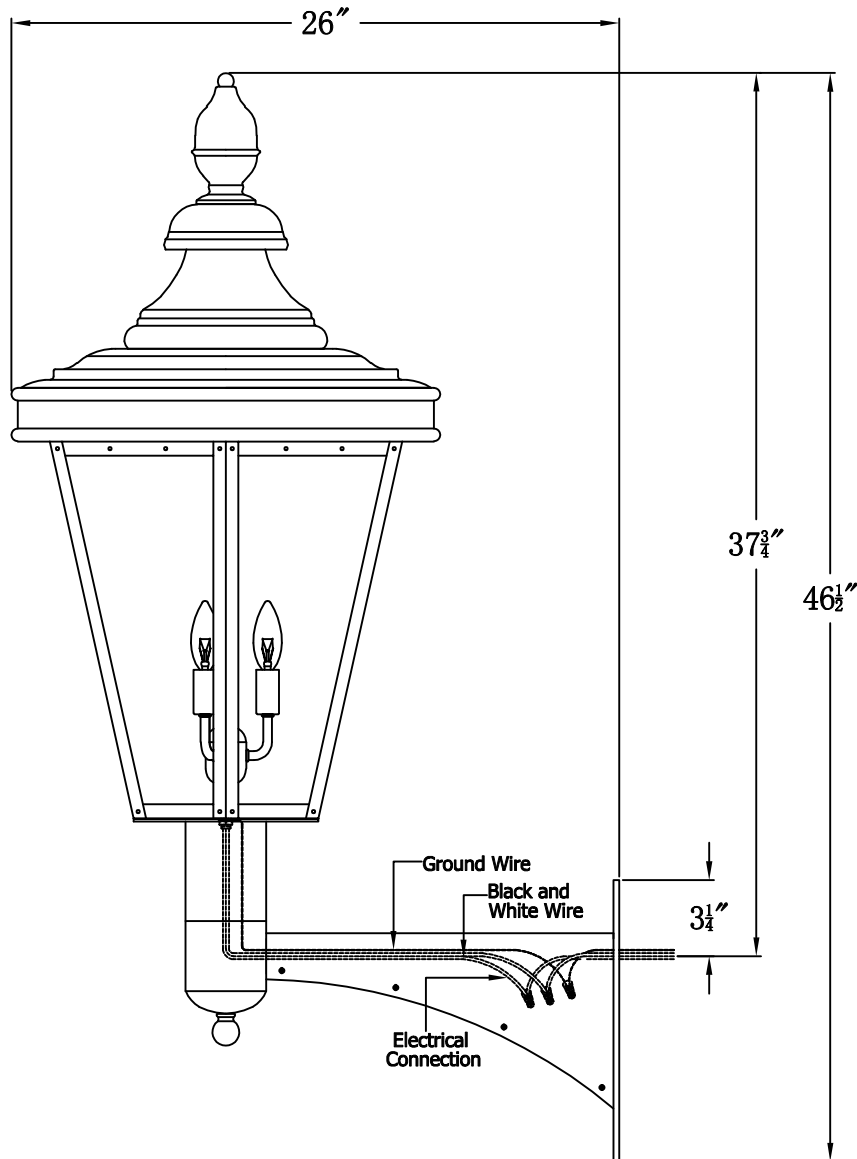

ROYAL STREET 63 Electric With Grand Harbor Extension Bracket
(RS-63E GH2)

The CopperSmith

Product Description		9152 Hard Drive
Sockets:3-E12 Candelabra		Foley Alabama 36536
Watts:3-60W	Date:06/18/2022	SKU Number:RS-63E
	Drawing by:Jason Huang	Product Name:Royal Street 63 Electric