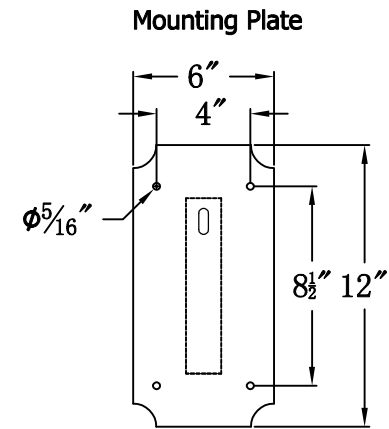

ROYAL STREET 63 Electric With Grand Harbor Extension Bracket
(RS-63E GH2)

The CopperSmith

Product Description		9152 Hard Drive
Sockets:3-E12 Candelabra		Foley Alabama 36536
Watts:3-60W	Date:06/18/2022	SKU Number:RS-63E
	Drawing by:Jason Huang	Product Name:Royal Street 63 Electric