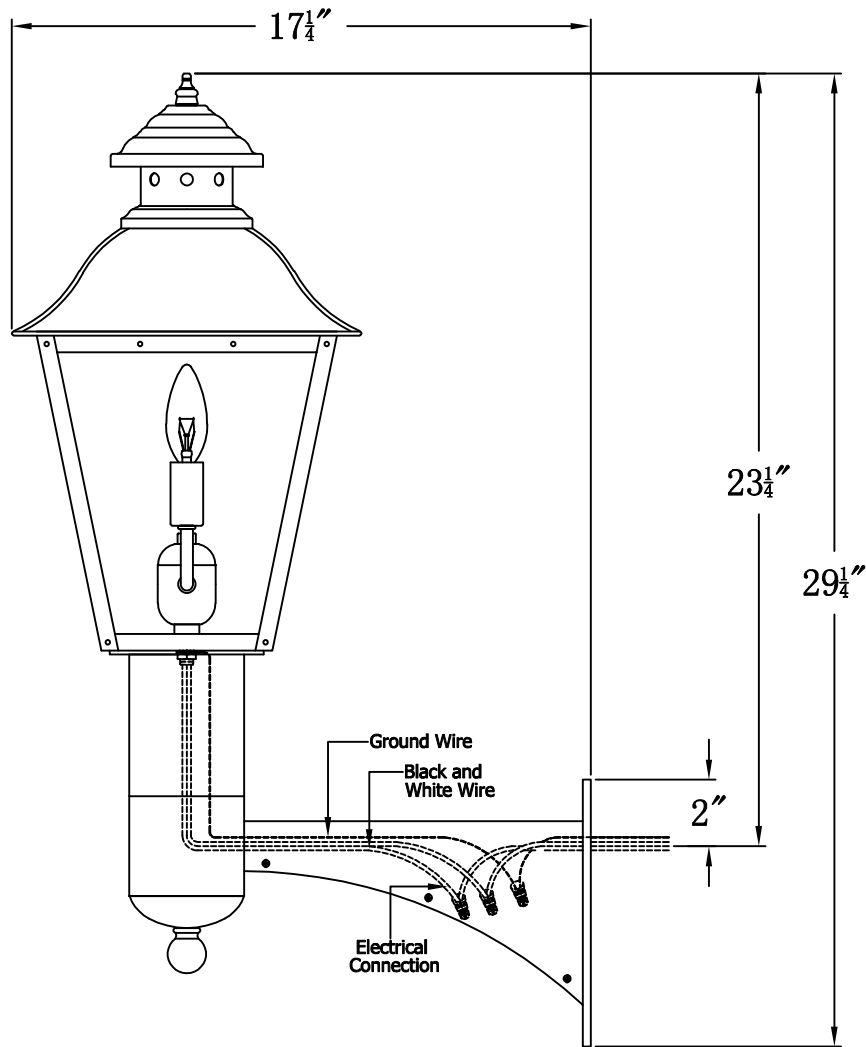

STATE STREET 41 Electric With Grand Harbor Extension Bracket
(SS-41E GH1)

The CopperSmith

Product Description	Drawing Description	9152 Hard Drive Foley Alabama 36536
Sockets:2-E12 Candelabra	REV:A/0	
Watts:2-60W	Date:10/15/2021	SKU Number:SS-41E
	Drawing by:Jason Huang	Product Name:State Street 41 Electric