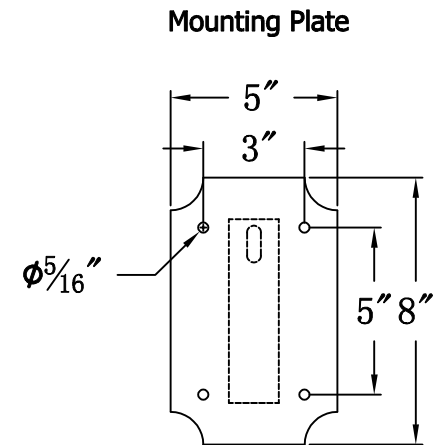

STATE STREET 41 Electric With Grand Harbor Extension Bracket
(SS-41E GH1)

The CopperSmith

Product Description	Drawing Description	9152 Hard Drive Foley Alabama 36536
Sockets:2-E12 Candelabra	REV:A/0	
Watts:2-60W	Date:10/15/2021	SKU Number:SS-41E
	Drawing by:Jason Huang	Product Name:State Street 41 Electric