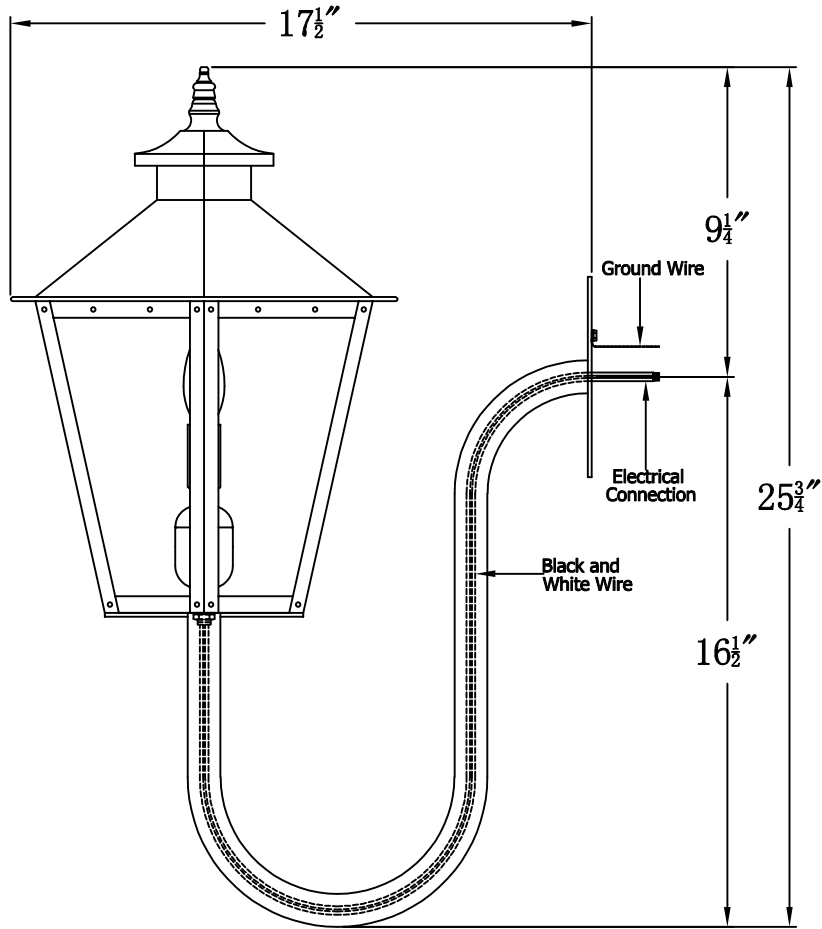

# BAYOU STREET 61 Electric With Gooseneck(BS-61E GNP4)

Front View of Mounting Plate

## The CopperSmith

Product Description	Drawing Description	9152 Hard Drive Foley Alabama 36536
Sockets:2-E12 Candelabra	REV:A/0	
Watts:2-60W	Date:04/09/2022	SKU Number:BS-61E
	Drawing by:Jason Huang	Product Name:Bayou Street 61 Electric