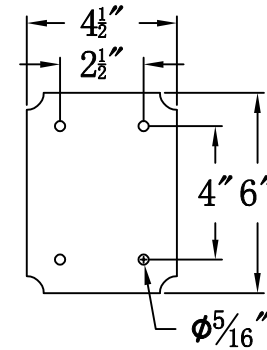

# BAYOU STREET 61 Electric With Gooseneck(BS-61E GNP4)

Front View of Mounting Plate

## The CopperSmith

Product Description	Drawing Description	9152 Hard Drive Foley Alabama 36536
Sockets:2-E12 Candelabra	REV:A/0	
Watts:2-60W	Date:04/09/2022	SKU Number:BS-61E
	Drawing by:Jason Huang	Product Name:Bayou Street 61 Electric