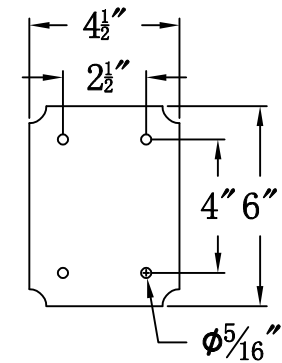

# BAYOU STREET 62 Electric With Gooseneck(BS-62E GNP4)

Front View of Mounting Plate

## The CopperSmith

Product Description	Drawing Description	9152 Hard Drive Foley Alabama 36536
Sockets:2-E12 Candelabra	REV:A/0	
Watts:2-60W	Date:04/12/2022	SKU Number:BS-62E
	Drawing by:Jason Huang	Product Name:Bayou Street 62 Electric