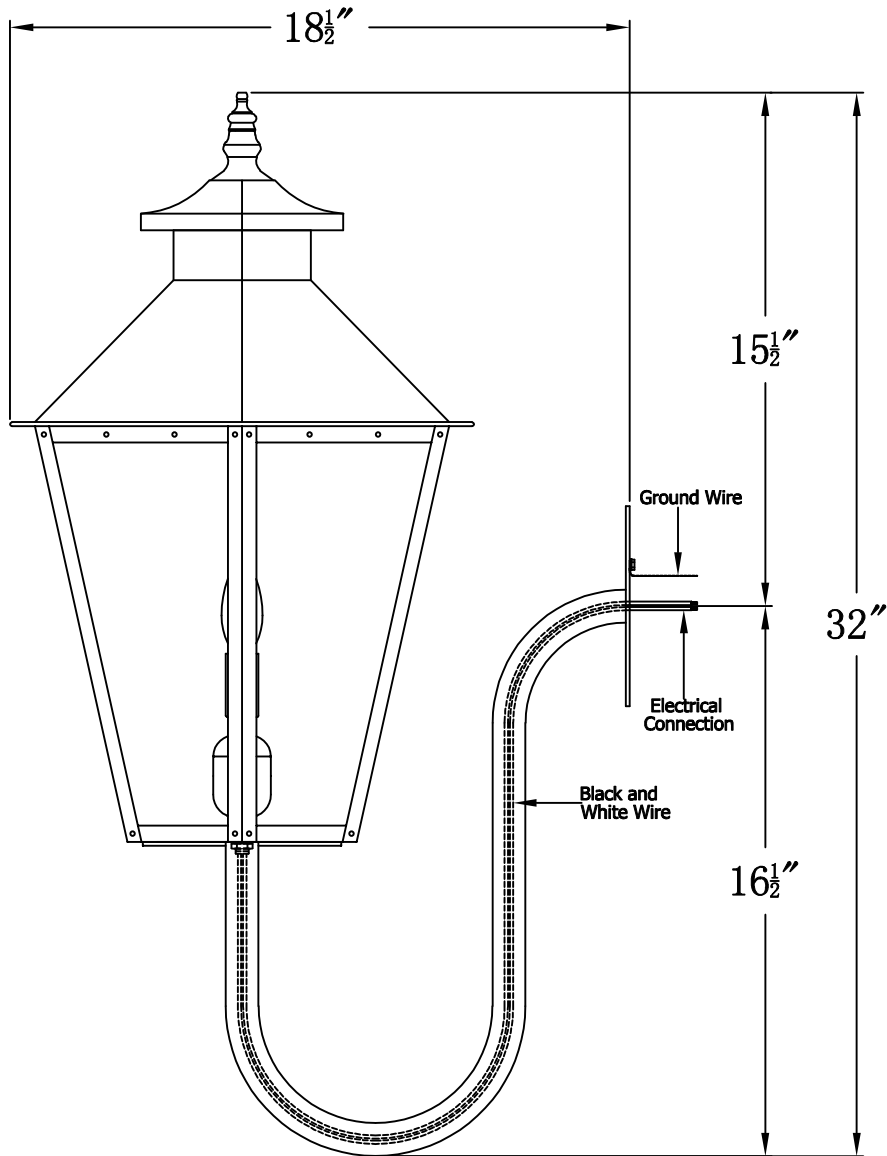

# BAYOU STREET 62 Electric With Gooseneck(BS-62E GNP4)

Front View of Mounting Plate

## The CopperSmith

Product Description	Drawing Description	9152 Hard Drive Foley Alabama 36536
Sockets:2-E12 Candelabra	REV:A/0	
Watts:2-60W	Date:04/12/2022	SKU Number:BS-62E
	Drawing by:Jason Huang	Product Name:Bayou Street 62 Electric