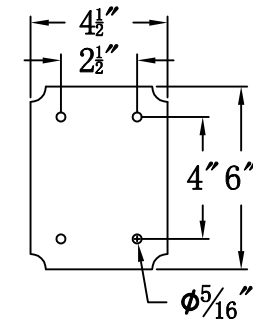

OAKLEY 20 Electric With Gooseneck(OA-20E GNP3)

Front View of Mounting Plate

The CopperSmith

Product Description	Drawing Description	9152 Hard Drive
Sockets:2-E12 Candelabra	REV:A/0	Foley Alabama 36536
Watts:2-60W	Date:03/19/2022	SKU Number:OA-20E
	Drawing by:Jason Huang	Product Name:Oakley 20 Electric