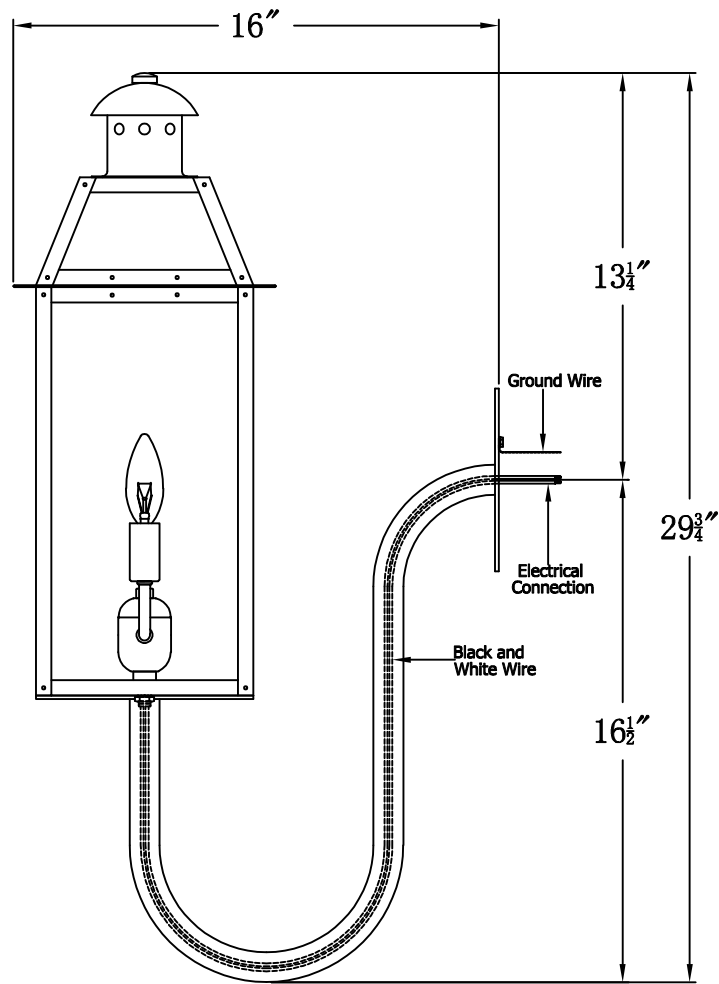

OAKLEY 20 Electric With Gooseneck(OA-20E GNP3)

Front View of Mounting Plate

The CopperSmith

Product Description	Drawing Description	9152 Hard Drive
Sockets:2-E12 Candelabra	REV:A/0	Foley Alabama 36536
Watts:2-60W	Date:03/19/2022	SKU Number:OA-20E
	Drawing by:Jason Huang	Product Name:Oakley 20 Electric