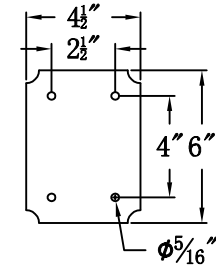

## The CopperSmith

		9152 Hard Drive
Product Description	Drawing Description	Foley Alabama 36536
Sockets:2-E12 Candelabra	REV:A/0	
Watts:2-60W	Date:03/21/2022	SKU Number:OA-25E
	Drawing by:Jason Huang	Product Name:Oakley 25 Electric