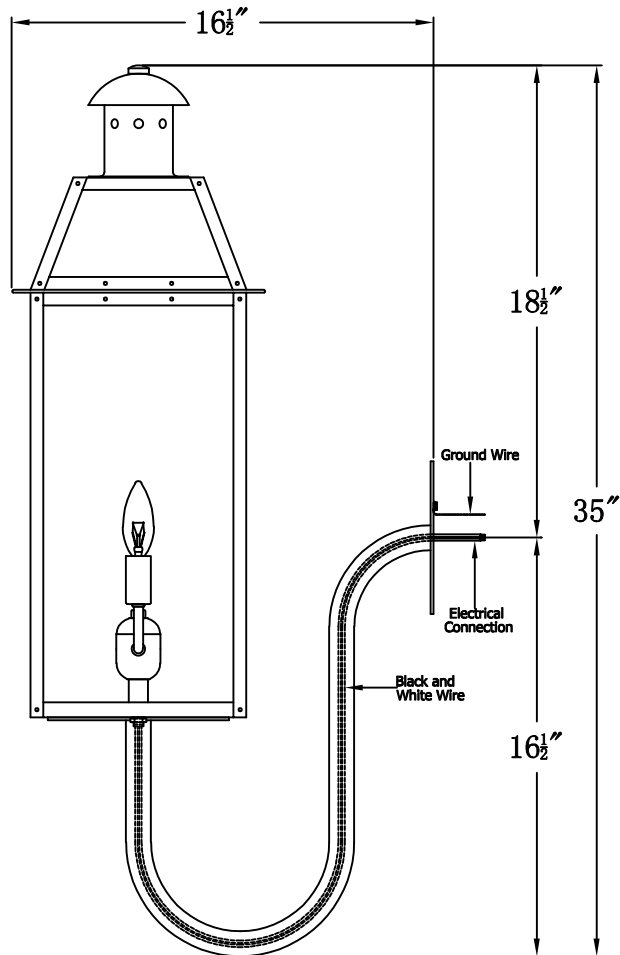

# OAKLEY 25 Electric With Gooseneck(OA-25E GNP3)

Front View of Mounting Plate

## The CopperSmith

		9152 Hard Drive
Product Description	Drawing Description	Foley Alabama 36536
Sockets:2-E12 Candelabra	REV:A/0	
Watts:2-60W	Date:03/21/2022	SKU Number:OA-25E
	Drawing by:Jason Huang	Product Name:Oakley 25 Electric