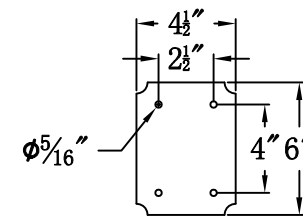

## The CopperSmith

Product Description		Drawing Description		9152 Hard Drive	
Sockets:3-E12 Candelabra		REV:A/0		Foley Alabama 36536	
Watts:3-60W		Date:03/22/2022		SKU Number:OA-33E	
		Drawing by:Jason Huang		Product Name:Oakley 33 Electric	