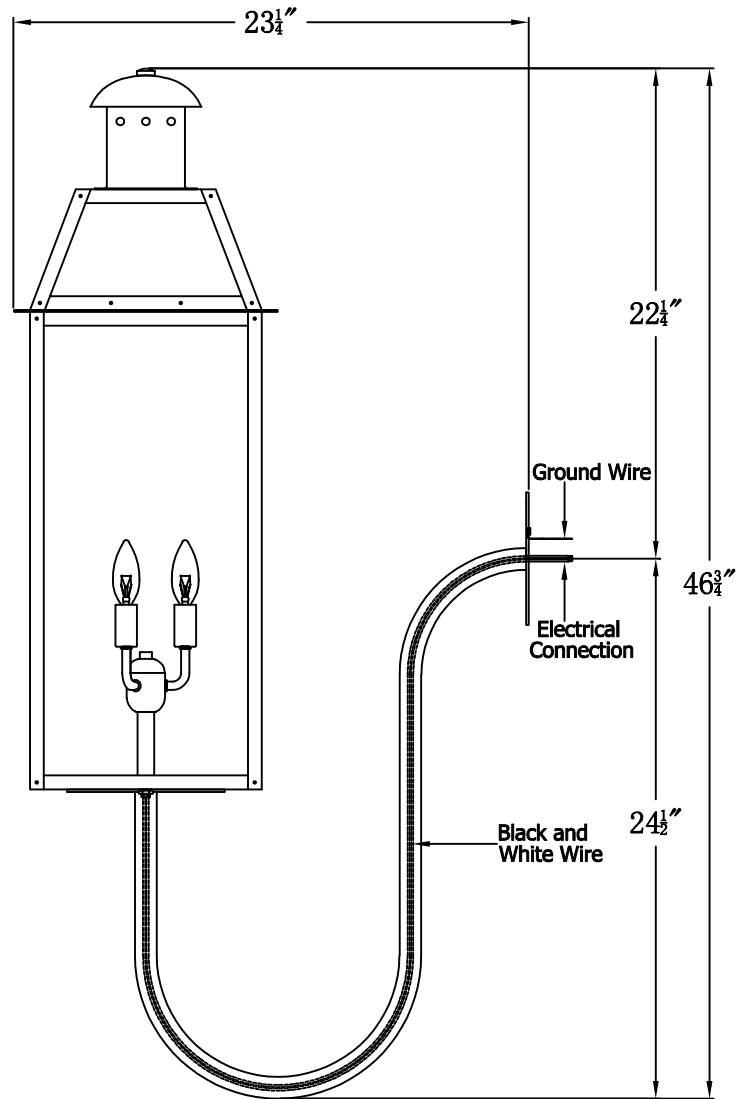

# OAKLEY 33 Electric With Gooseneck(OA-33E GNP7)

Front View of Mounting Plate

## The CopperSmith

Product Description		Drawing Description		9152 Hard Drive	
Sockets:3-E12 Candelabra		REV:A/0		Foley Alabama 36536	
Watts:3-60W		Date:03/22/2022		SKU Number:OA-33E	
		Drawing by:Jason Huang		Product Name:Oakley 33 Electric	