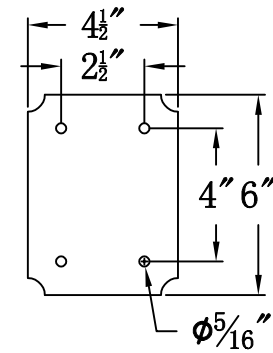

ROYAL STREET 61 Electric With Gooseneck(RS-61E GNP4)

Front View of Mounting Plate

The CopperSmith

Product Description	Drawing Description	9152 Hard Drive Foley Alabama 36536
Sockets:2-E12 Candelabra	REV:A/0	
Watts:2-60W	Date:06/09/2022	SKU Number:RS-61E
	Drawing by:Jason Huang	Product Name:Royal Street 61 Electric