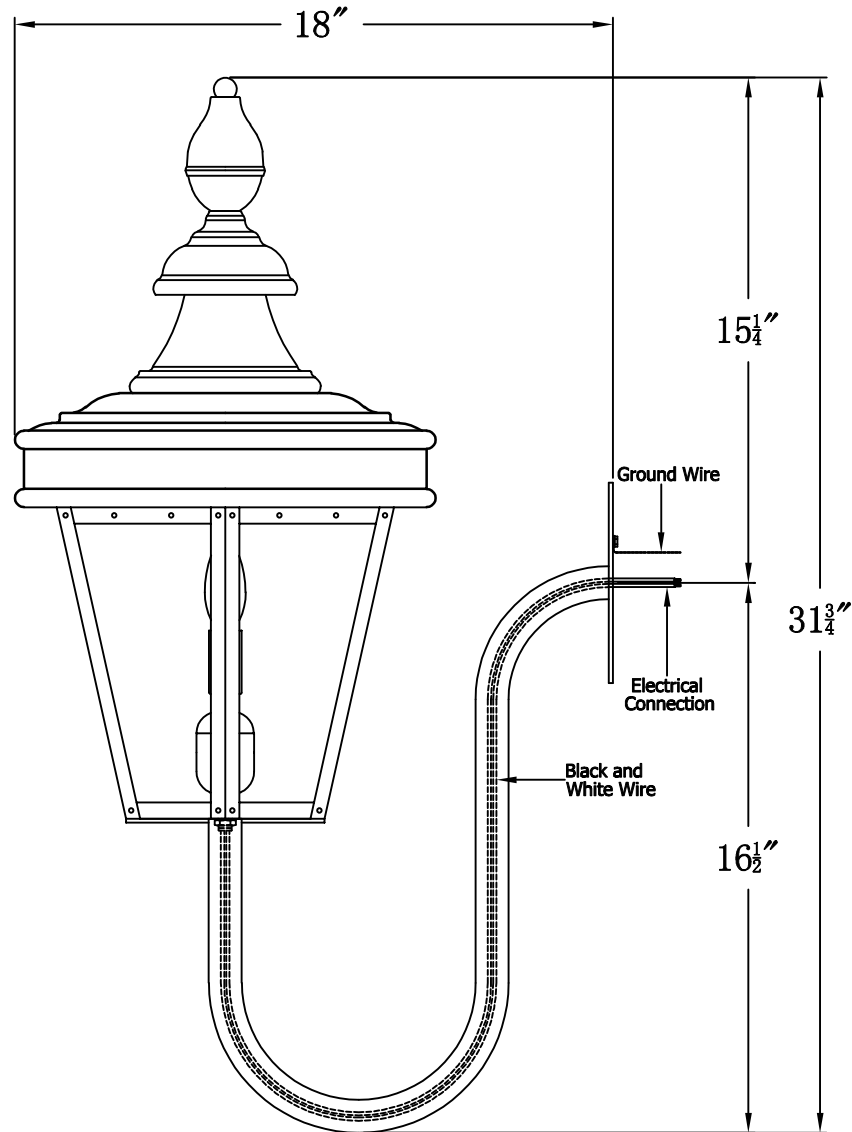

ROYAL STREET 61 Electric With Gooseneck(RS-61E GNP4)

Front View of Mounting Plate

The CopperSmith

Product Description	Drawing Description	9152 Hard Drive Foley Alabama 36536
Sockets:2-E12 Candelabra	REV:A/0	
Watts:2-60W	Date:06/09/2022	SKU Number:RS-61E
	Drawing by:Jason Huang	Product Name:Royal Street 61 Electric