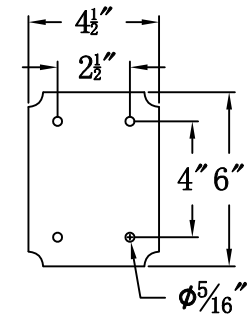

ROYAL STREET 62 Electric With Gooseneck(RS-62E GNP4)

Front View of Mounting Plate

The CopperSmith

| | | |
|--------------------------|------------------------|--|
| Product Description | Drawing Description | 9152 Hard Drive Foley Alabama 36536 |
| Sockets:2-E12 Candelabra | REV:A/0 | |
| Watts:2-60W | Date:06/14/2022 | SKU Number:RS-62E |
| | Drawing by:Jason Huang | Product Name:Royal Street 62 Electric |