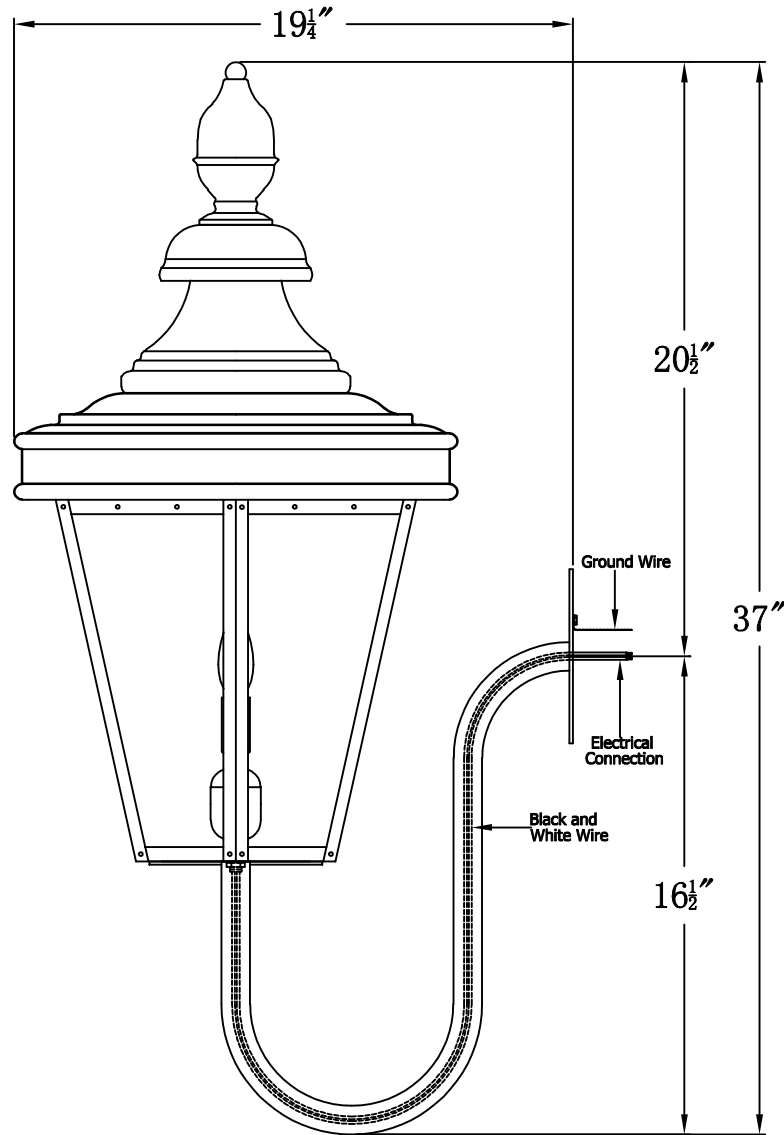

ROYAL STREET 62 Electric With Gooseneck(RS-62E GNP4)

Front View of Mounting Plate

The CopperSmith

| | | |
|--------------------------|------------------------|--|
| Product Description | Drawing Description | 9152 Hard Drive Foley Alabama 36536 |
| Sockets:2-E12 Candelabra | REV:A/0 | |
| Watts:2-60W | Date:06/14/2022 | SKU Number:RS-62E |
| | Drawing by:Jason Huang | Product Name:Royal Street 62 Electric |