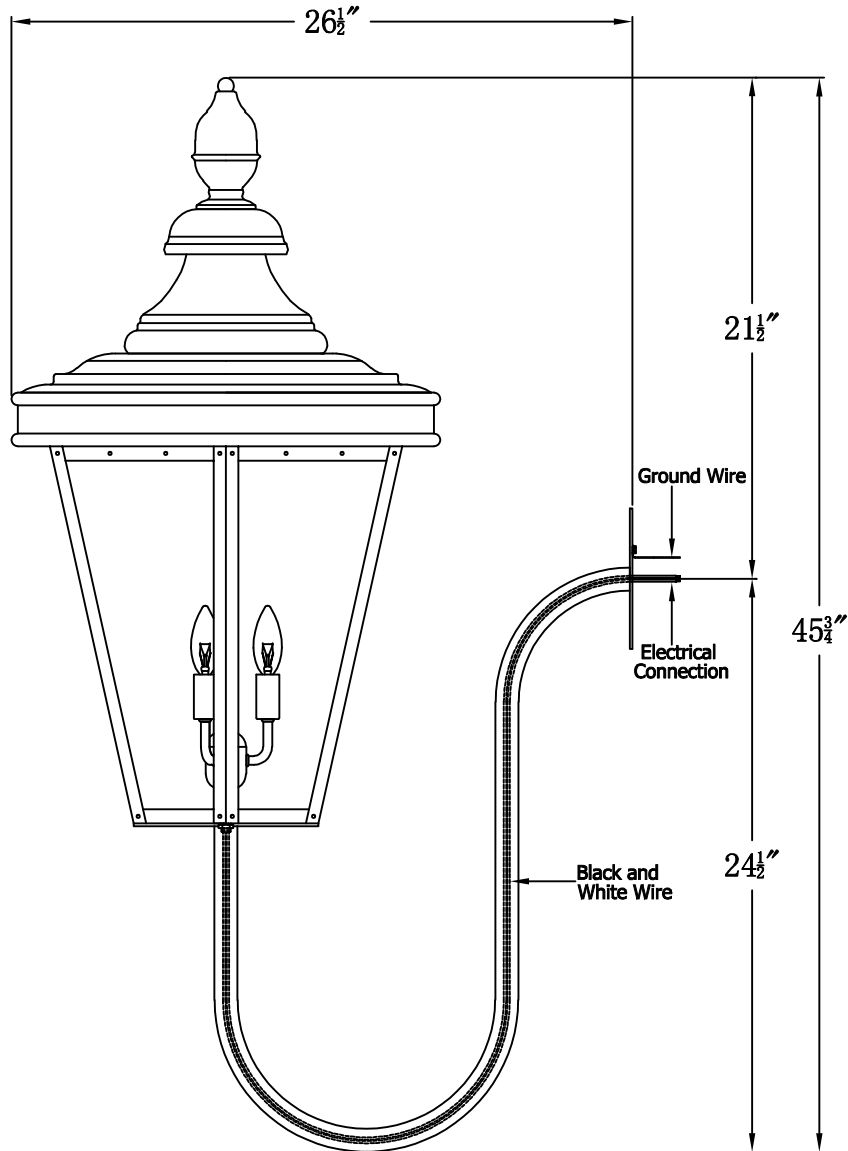

# ROYAL STREET 63 Electric With Gooseneck(RS-63E GNP5)

Front View of Mounting Plate

## The CopperSmith

Product Description	Drawing Description	9152 Hard Drive
Sockets:3-E12 Candelabra	REV:A/0	Foley Alabama 36536
Watts:3-60W	Date:06/18/2022	SKU Number:RS-63E
	Drawing by:Jason Huang	Product Name:Royal Street 63 Electric