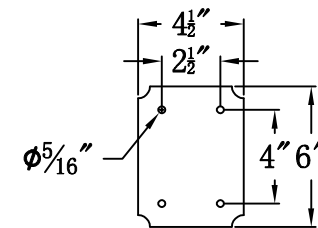

## The CopperSmith

Product Description	Drawing Description	9152 Hard Drive
Sockets:3-E12 Candelabra	REV:A/0	Foley Alabama 36536
Watts:3-60W	Date:06/18/2022	SKU Number:RS-63E
	Drawing by:Jason Huang	Product Name:Royal Street 63 Electric