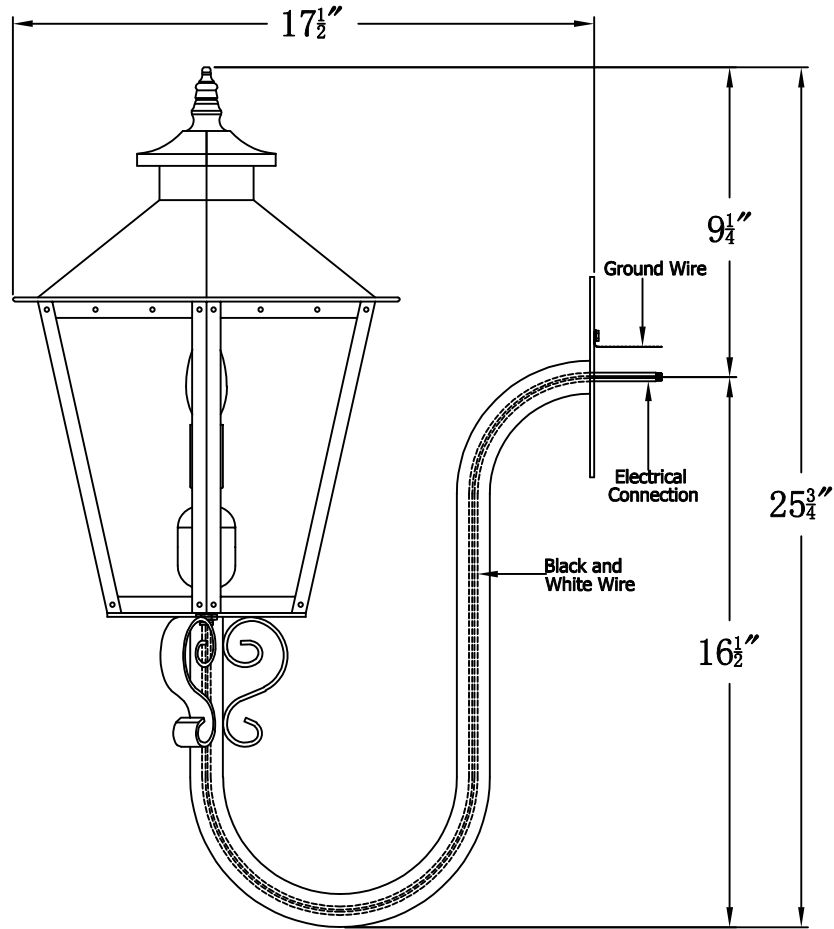

# BAYOU STREET 61 Electric With Gooseneck Scroll(BS-61E GNS4)

Front View of Mounting Plate

## The CopperSmith

Product Description	Drawing Description	9152 Hard Drive Foley Alabama 36536
Sockets:2-E12 Candelabra	REV:A/0	
Watts:2-60W	Date:04/09/2022	SKU Number:BS-61E
	Drawing by:Jason Huang	Product Name:Bayou Street 61 Electric