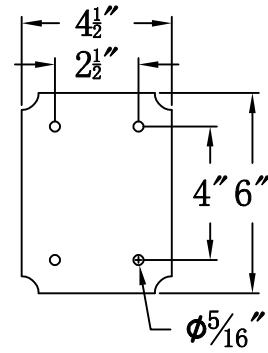

# BAYOU STREET 61 Electric With Gooseneck Scroll(BS-61E GNS4)

Front View of Mounting Plate

## The CopperSmith

Product Description	Drawing Description	9152 Hard Drive Foley Alabama 36536
Sockets:2-E12 Candelabra	REV:A/0	
Watts:2-60W	Date:04/09/2022	SKU Number:BS-61E
	Drawing by:Jason Huang	Product Name:Bayou Street 61 Electric