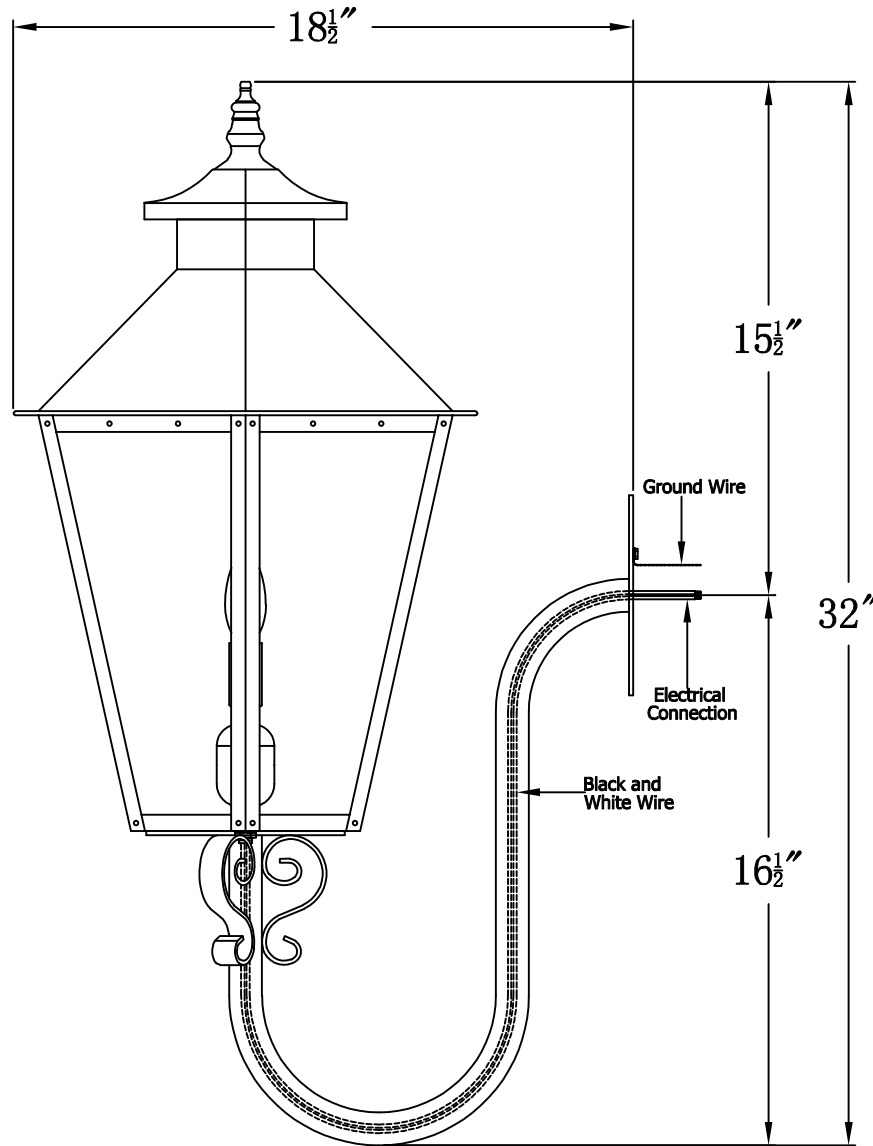

# BAYOU STREET 62 Electric With Gooseneck Scroll(BS-62E GNS4)

Front View of Mounting Plate

## The CopperSmith

Product Description	Drawing Description	9152 Hard Drive Foley Alabama 36536
Sockets:2-E12 Candelabra	REV:A/0	
Watts:2-60W	Date:04/12/2022	SKU Number:BS-62E
	Drawing by:Jason Huang	Product Name:Bayou Street 62 Electric