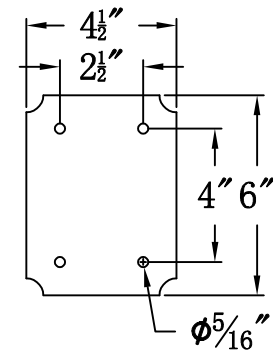

# BAYOU STREET 62 Electric With Gooseneck Scroll(BS-62E GNS4)

Front View of Mounting Plate

## The CopperSmith

Product Description	Drawing Description	9152 Hard Drive Foley Alabama 36536
Sockets:2-E12 Candelabra	REV:A/0	
Watts:2-60W	Date:04/12/2022	SKU Number:BS-62E
	Drawing by:Jason Huang	Product Name:Bayou Street 62 Electric