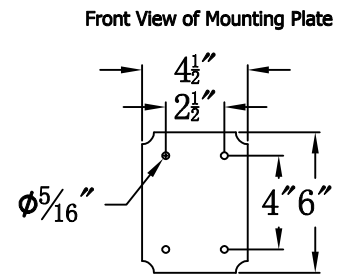

ESLAVA STREET 64 Electric With Gooseneck Scroll(ES-64E GNS5)

| The CopperSmith | | |
|--------------------------|------------------------|--|
| Product Description | Drawing Description | 9152 Hard Drive |
| Sockets:3-E12 Candelabra | REV:A/0 | Foley Alabama 36536 |
| Watts:3-60W | Date:04/30/2022 | SKU Number:ES-64E |
| | Drawing by:Jason Huang | Product Name:Eslava Street 64 Electric |