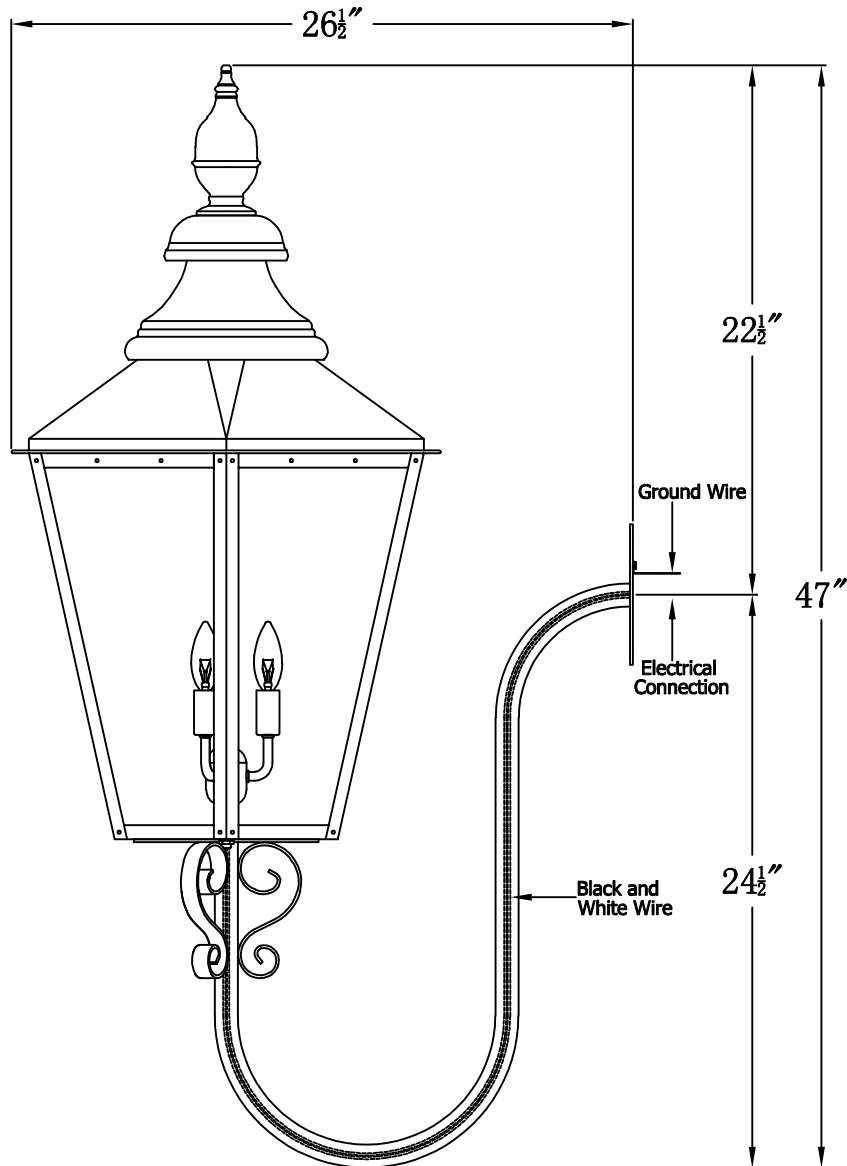

ESLAVA STREET 64 Electric With Gooseneck Scroll(ES-64E GNS5)

| The CopperSmith | | |
|--------------------------|------------------------|--|
| Product Description | Drawing Description | 9152 Hard Drive |
| Sockets:3-E12 Candelabra | REV:A/0 | Foley Alabama 36536 |
| Watts:3-60W | Date:04/30/2022 | SKU Number:ES-64E |
| | Drawing by:Jason Huang | Product Name:Eslava Street 64 Electric |