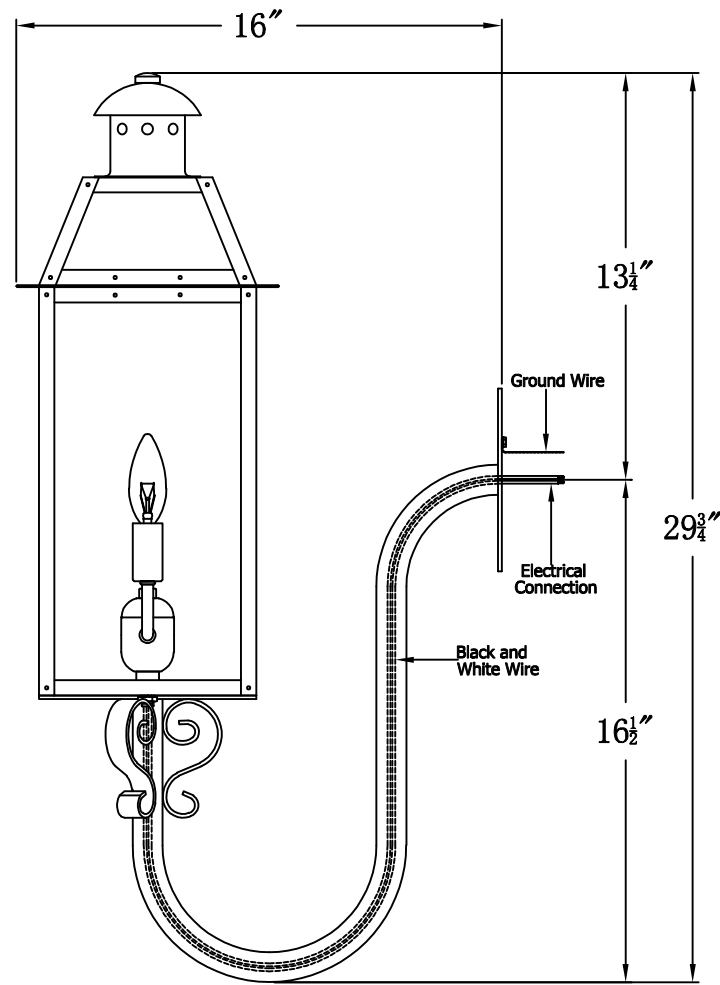

# OAKLEY 20 Electric With Gooseneck Scroll (OA-20E GNS3)

Front View of Mounting Plate

## The CopperSmith

Product Description	Drawing Description	9152 Hard Drive
Sockets:2-E12 Candelabra	REV:A/0	Foley Alabama 36536
Watts:2-60W	Date:03/19/2022	SKU Number:OA-20E
	Drawing by:Jason Huang	Product Name:Oakley 20 Electric