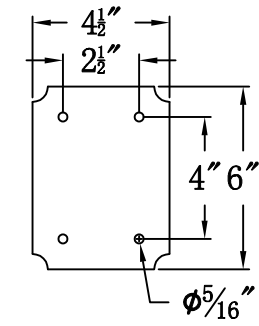

# OAKLEY 20 Electric With Gooseneck Scroll (OA-20E GNS3)

Front View of Mounting Plate

## The CopperSmith

Product Description	Drawing Description	9152 Hard Drive
Sockets:2-E12 Candelabra	REV:A/0	Foley Alabama 36536
Watts:2-60W	Date:03/19/2022	SKU Number:OA-20E
	Drawing by:Jason Huang	Product Name:Oakley 20 Electric