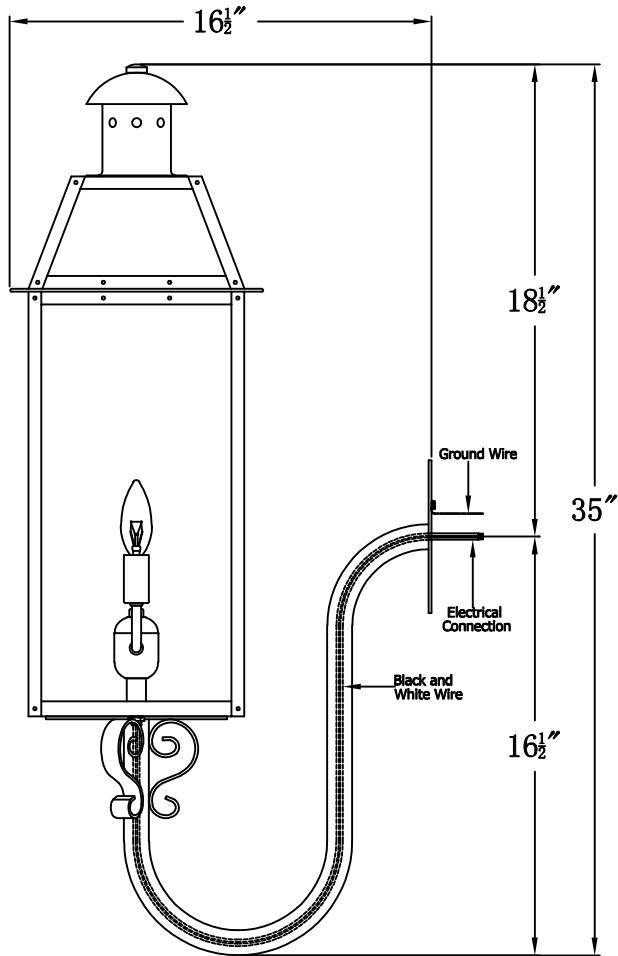

OAKLEY 25 Electric With Gooseneck Scroll (OA-25E GNS3)

Front View of Mounting Plate

The CopperSmith

Product Description	Drawing Description	9152 Hard Drive
Sockets:2-E12 Candelabra	REV:A/0	Foley Alabama 36536
Watts:2-60W	Date:03/21/2022	SKU Number:OA-25E
	Drawing by:Jason Huang	Product Name:Oakley 25 Electric