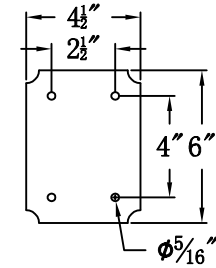

OAKLEY 25 Electric With Gooseneck Scroll (OA-25E GNS3)

Front View of Mounting Plate

The CopperSmith

Product Description	Drawing Description	9152 Hard Drive
Sockets:2-E12 Candelabra	REV:A/0	Foley Alabama 36536
Watts:2-60W	Date:03/21/2022	SKU Number:OA-25E
	Drawing by:Jason Huang	Product Name:Oakley 25 Electric