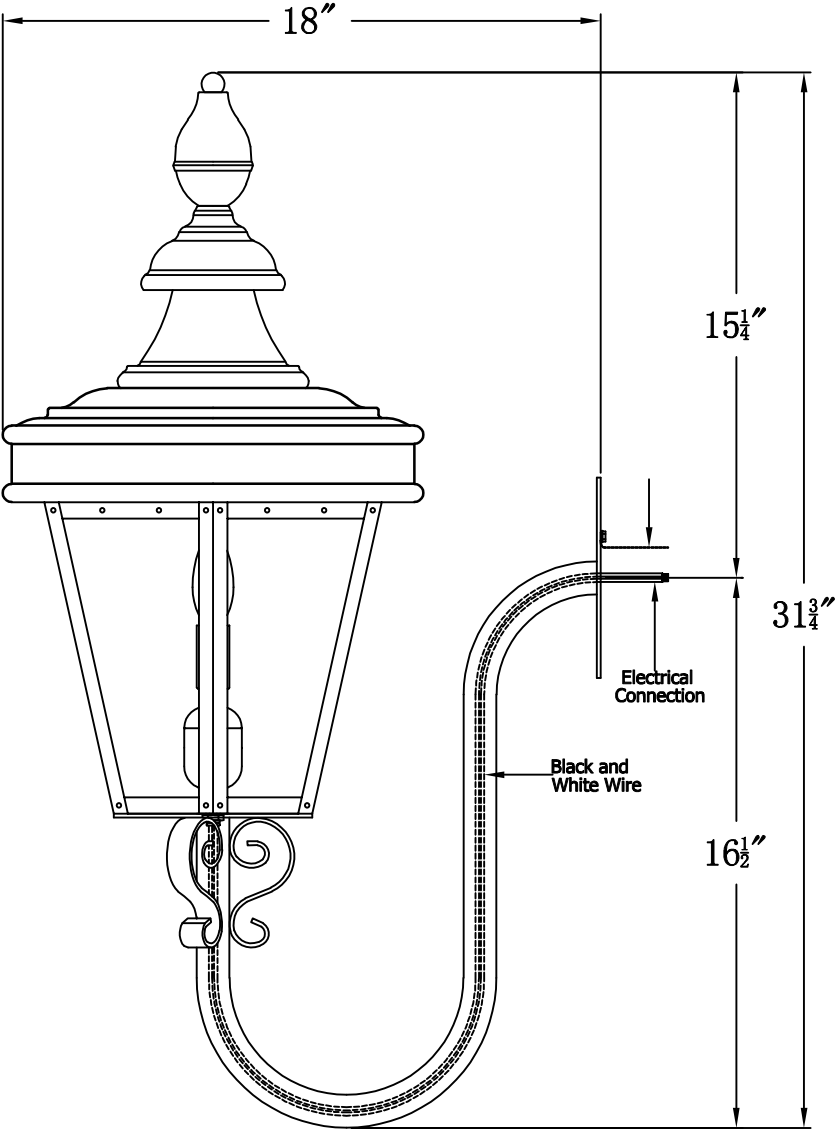

ROYAL STREET 61 Electric With Gooseneck Scroll(RS-61E GNS4)

Front View of Mounting Plate

The CopperSmith		
Product Description	Drawing Description	<u>9152 Hard Drive</u>
Sockets:2-E12 Candelabra	REV:A/0	Foley Alabama 36536
Watts:2-60W	Date:06/09/2022	SKU Number:RS-61E
	Drawing by:Jason Huang	Product Name:Royal Street 61 Electric