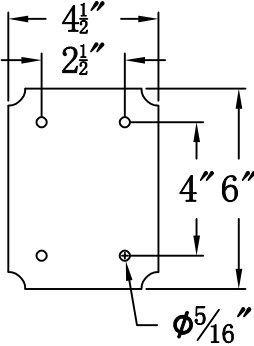

ROYAL STREET 61 Electric With Gooseneck Scroll(RS-61E GNS4)

Front View of Mounting Plate

The CopperSmith		
Product Description	Drawing Description	<u>9152 Hard Drive</u>
Sockets:2-E12 Candelabra	REV:A/0	Foley Alabama 36536
Watts:2-60W	Date:06/09/2022	SKU Number:RS-61E
	Drawing by:Jason Huang	Product Name:Royal Street 61 Electric