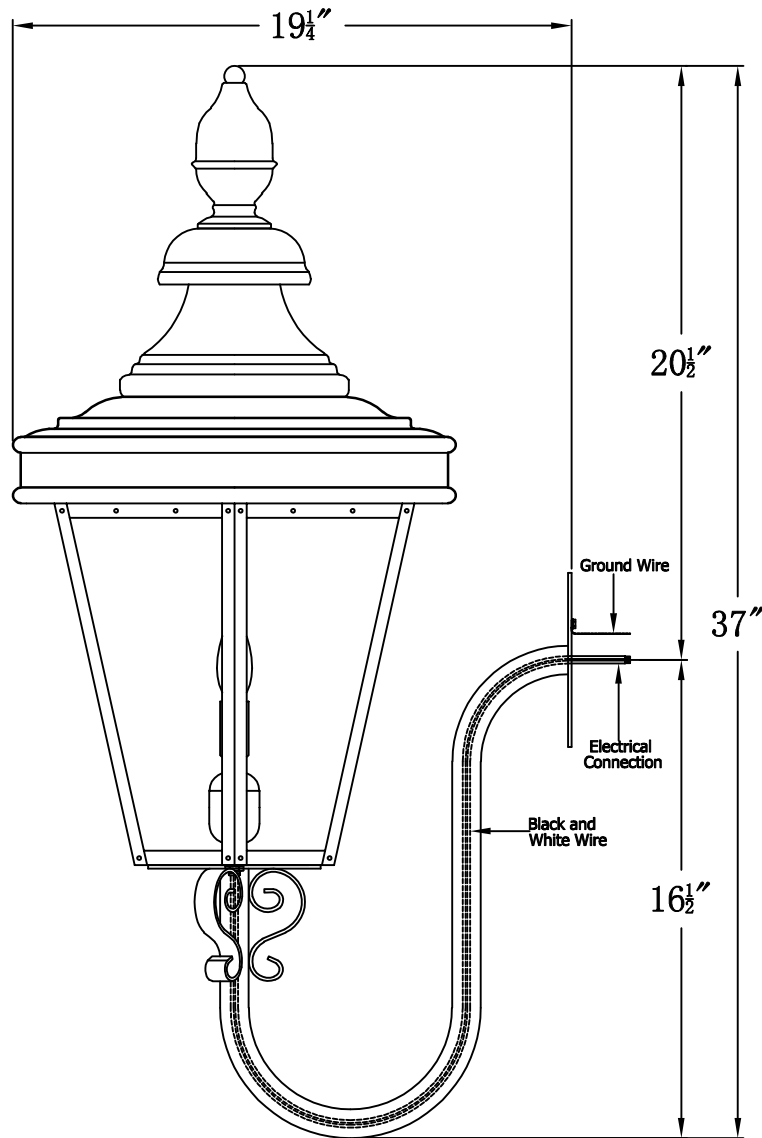

ROYAL STREET 62 Electric With Gooseneck Scroll(RS-62E GNS4)

Front View of Mounting Plate

The CopperSmith

		<u>9152 Hard Drive</u> Foley Alabama 36536
Product Description	Drawing Description	
Sockets:2-E12 Candelabra	REV:A/0	
Watts:2-60W	Date:06/14/2022	SKU Number:RS-62E
	Drawing by:Jason Huang	Product Name:Royal Street 62 Electric