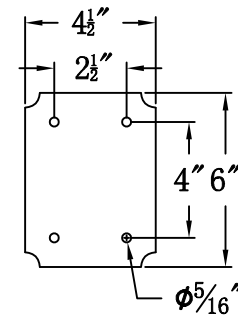

ROYAL STREET 62 Electric With Gooseneck Scroll(RS-62E GNS4)

Front View of Mounting Plate

The CopperSmith

		<u>9152 Hard Drive</u> Foley Alabama 36536
Product Description	Drawing Description	
Sockets:2-E12 Candelabra	REV:A/0	
Watts:2-60W	Date:06/14/2022	SKU Number:RS-62E
	Drawing by:Jason Huang	Product Name:Royal Street 62 Electric