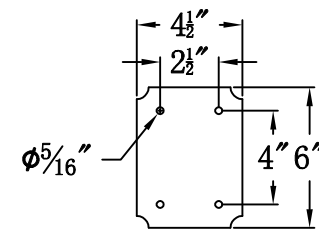

ROYAL STREET 63 Electric With Gooseneck Scroll(RS-63E GNS5)

Front View of Mounting Plate

The CopperSmith

Product Description	Drawing Description	9152 Hard Drive
Sockets:3-E12 Candelabra	REV:A/0	Foley Alabama 36536
Watts:3-60W	Date:06/18/2022	SKU Number:RS-63E
	Drawing by:Jason Huang	Product Name:Royal Street 63 Electric