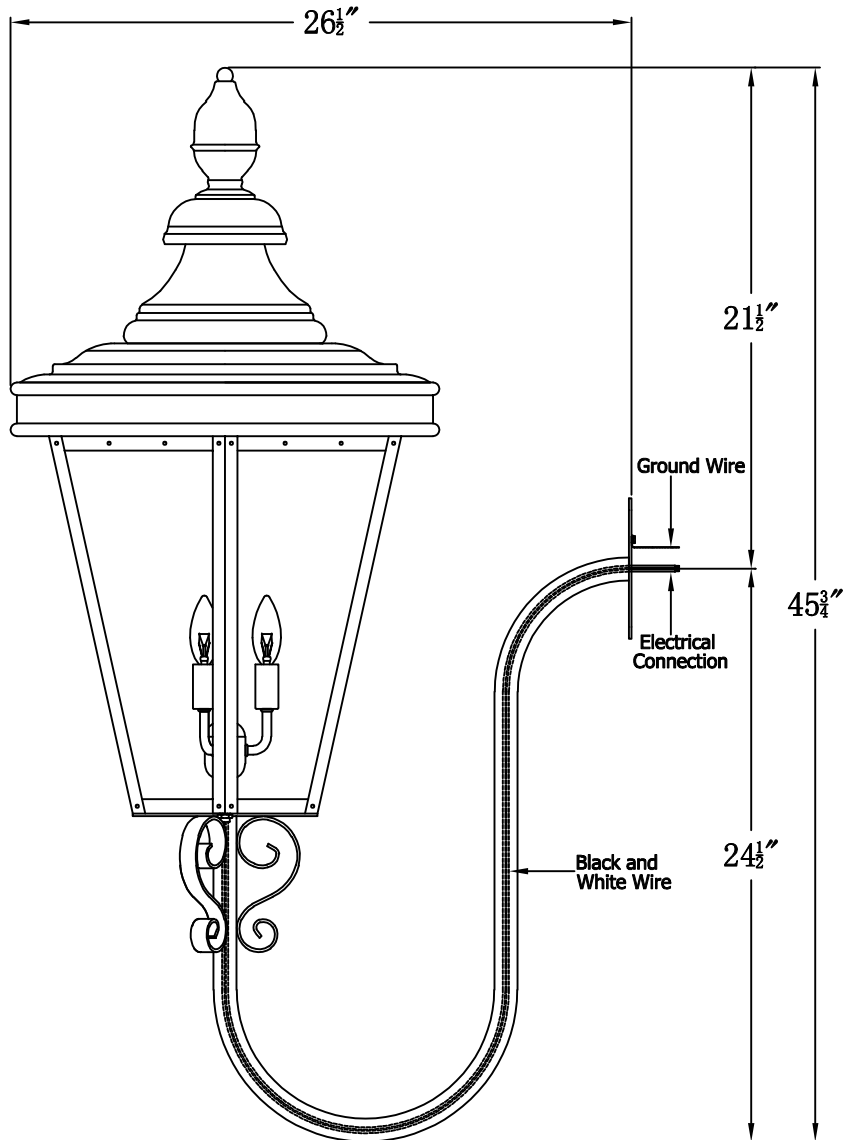

ROYAL STREET 63 Electric With Gooseneck Scroll(RS-63E GNS5)

Front View of Mounting Plate

The CopperSmith

Product Description	Drawing Description	9152 Hard Drive
Sockets:3-E12 Candelabra	REV:A/0	Foley Alabama 36536
Watts:3-60W	Date:06/18/2022	SKU Number:RS-63E
	Drawing by:Jason Huang	Product Name:Royal Street 63 Electric