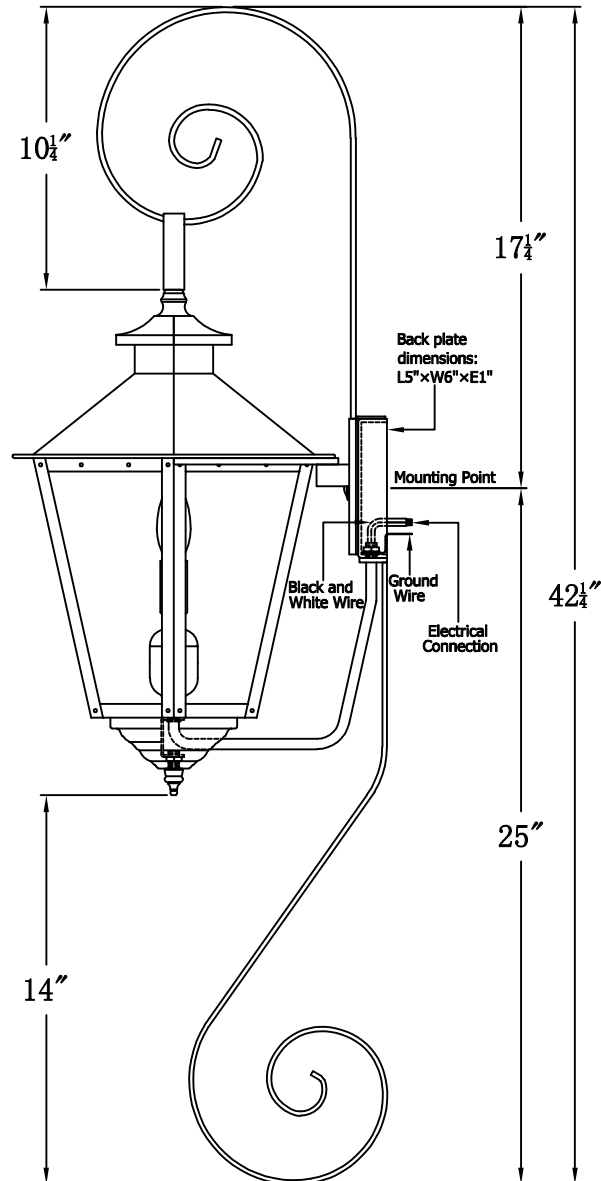

BAYOU STREET 61 Electric With Top Scroll And Bottom Scroll (BS-61E TS3/BS1)

The CopperSmith

Product Description	Drawing Description	<u>9152 Hard Drive</u>
Sockets:2-E12 Candelabra	REV:A/0	Foley Alabama 36536
Watts:2-60W	Date:04/09/2022	SKU Number:BS-61E
	Drawing by:Jason Huang	Product Name:Bayou Street 61 Electric