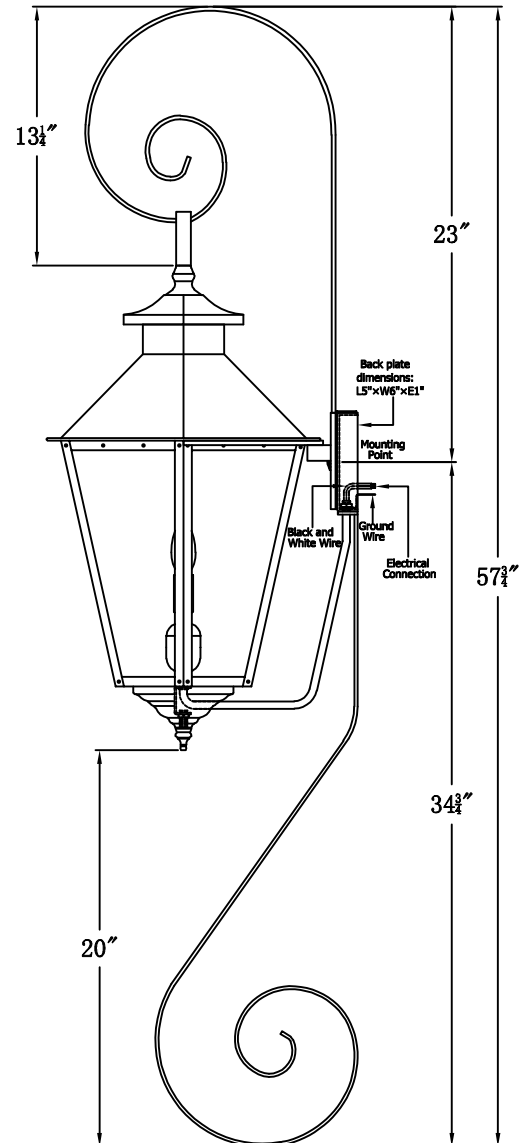

**BAYOU STREET 62 Electric With Top Scroll And Bottom Scroll
(BS-62E TS11/BS6)**

The CopperSmith		
Product Description	Drawing Description	<u>9152 Hard Drive</u>
Sockets:2-E12 Candelabra	REV:A/0	Foley Alabama 36536
Watts:2-60W	Date:04/12/2022	SKU Number:BS-62E
	Drawing by:Jason Huang	Product Name:Bayou Street 62 Electric