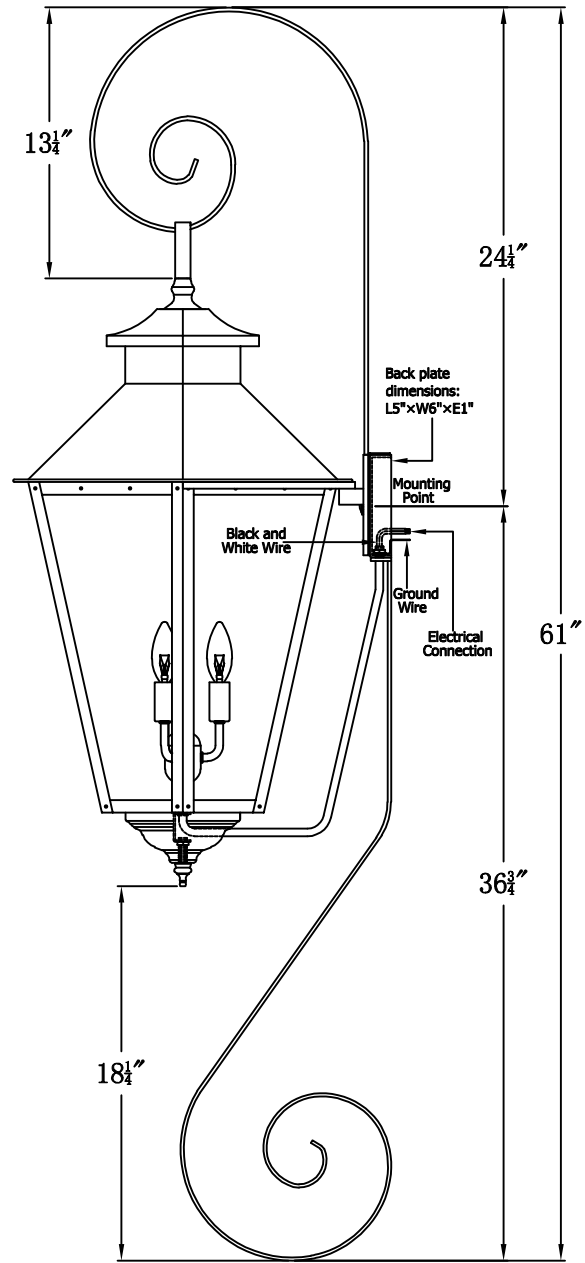

**BAYOU STREET 63 Electric With Top Scroll And Bottom Scroll
(BS-63E TS15/BS7)**

The CopperSmith		
Product Description	Drawing Description	9152 Hard Drive
Sockets:3-E12 Candelabra	REV:A/0	Foley Alabama 36536
Watts:3-60W	Date:04/14/2022	SKU Number:BS-63E
	Drawing by:Jason Huang	Product Name:Bayou Street 63 Electric