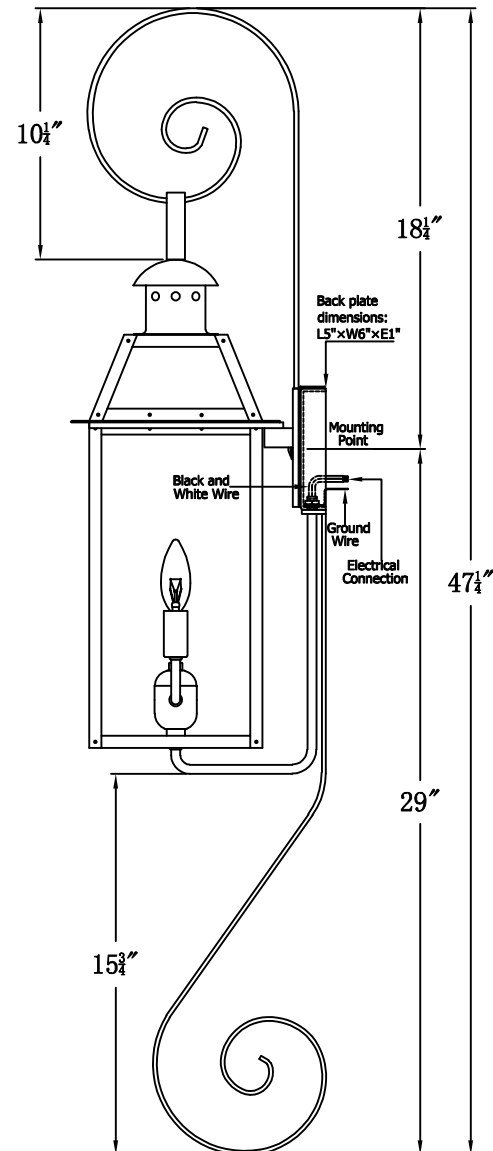

OAKLEY 20 Electric With Top Scroll And Bottom Scroll (OA-20E TS1/BS3)

The CopperSmith

| | | |
|--------------------------|------------------------|---------------------------------|
| | | <u>9152 Hard Drive</u> |
| Product Description | Drawing Description | Foley Alabama 36536 |
| Sockets:2-E12 Candelabra | REV:A/0 | |
| Watts:2-60W | Date:03/19/2022 | SKU Number:OA-20E |
| | Drawing by:Jason Huang | Product Name:Oakley 20 Electric |