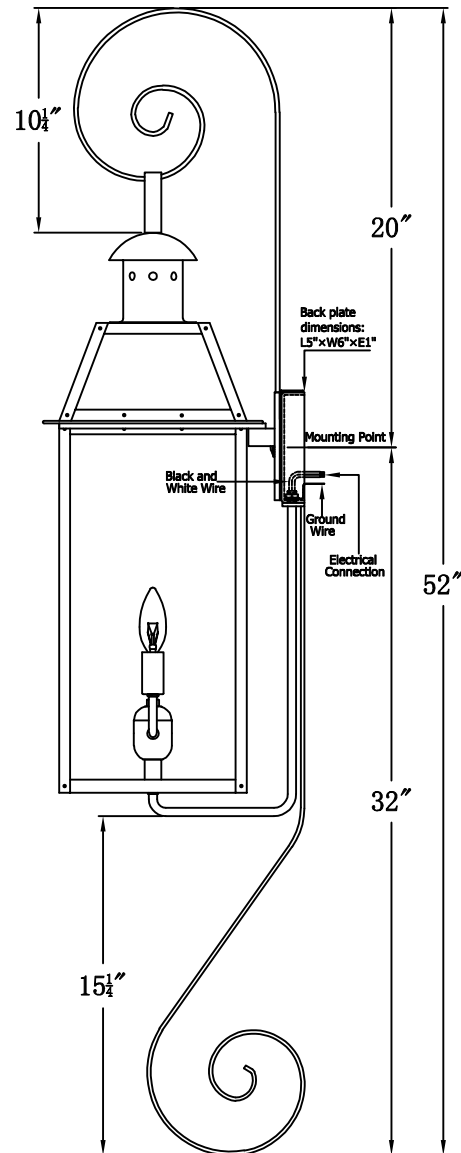

OAKLEY 25 Electric With Top Scroll And Bottom Scroll (OA-25E TS4/BS4)

The CopperSmith		
Product Description	Drawing Description	<u>9152 Hard Drive</u>
Sockets:2-E12 Candelabra	REV:A/0	Foley Alabama 36536
Watts:2-60W	Date:03/21/2022	SKU Number:OA-25E
	Drawing by:Jason Huang	Product Name:Oakley 25 Electric