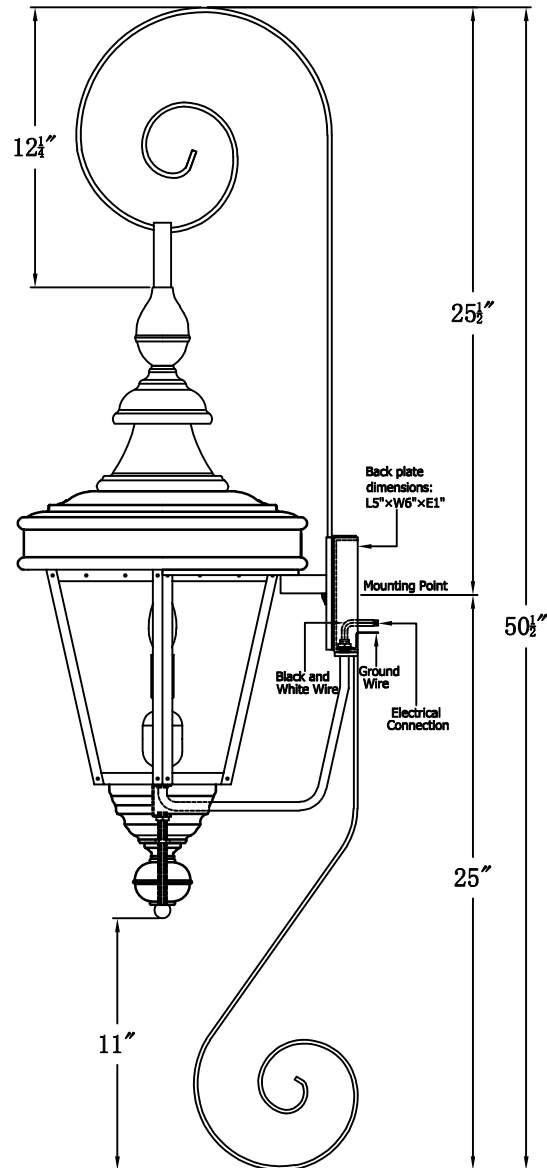

ROYAL STREET 61 Electric With Top Scroll And Bottom Scroll (RS-61E TS8/BS1)

The CopperSmith

Product Description	Drawing Description	<u>9152 Hard Drive</u>
Sockets:2-E12 Candelabra	REV:A/0	Foley Alabama 36536
Watts:2-60W	Date:06/09/2022	SKU Number:RS-61E
	Drawing by:Jason Huang	Product Name:Royal Street 61 Electric